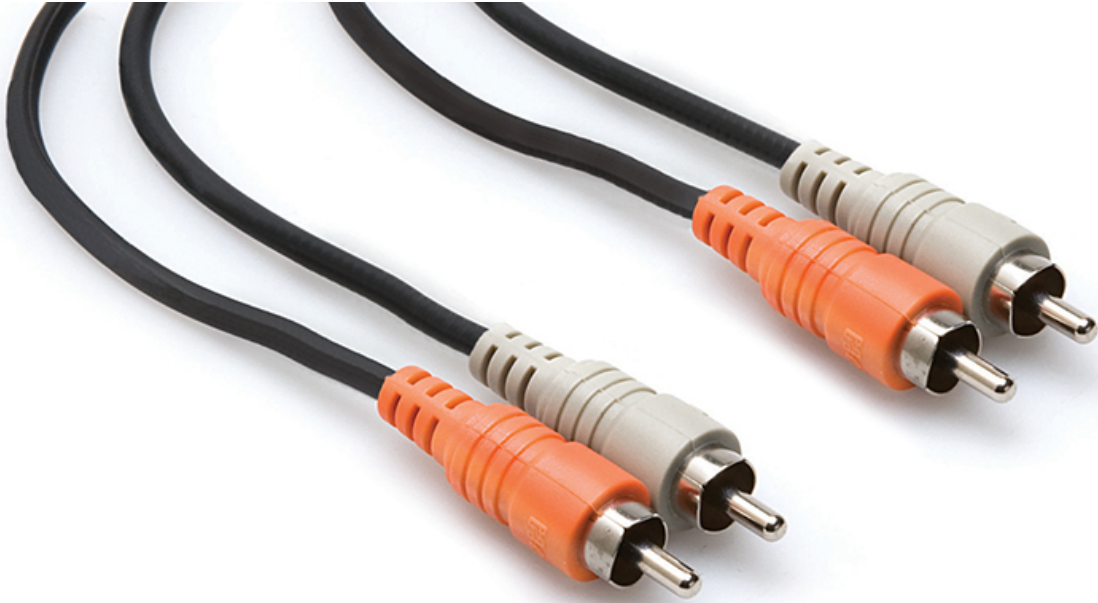

Price: \$7.00

Customer Service Is Our Top Priority!

[Hosa CMM-110](#)

Hosa CMM-110 Stereo Mini to Stereo Mini. This cable is designed to interconnect mobile devices with mini stereo phone jacks. It is ideal for use with portable media players, laptops, and similar devices

Price: \$10.00

Customer Service Is Our Top Priority!

[Hosa CPR-115](#)

Hosa CPR-115 RCA Male to 1/4" Phone Male with Molded Plugs. This cable is designed connect gear with unbalanced phone jacks to gear with phono jacks. It is ideal for connecting pro audio gear to consumer audio components

Price: \$15.00

Customer Service Is Our Top Priority!

[Hosa CRA-202](#)

Hosa CRA-202 Standard Nickel-Plated Dual RCA Male to RCA Male Connectors. This cable is designed to interconnect gear with stereo phono jacks. It is ideal for interconnecting consumer audio components.

Price: \$13.00

Customer Service Is Our Top Priority!

[Hosa CRA-204](#)

Hosa CRA-204 Dual Cable Standard Nickel-Plated RCA Male to RCA Male Connectors. This cable is designed to interconnect gear with stereo phono jacks. It is ideal for interconnecting consumer audio components.