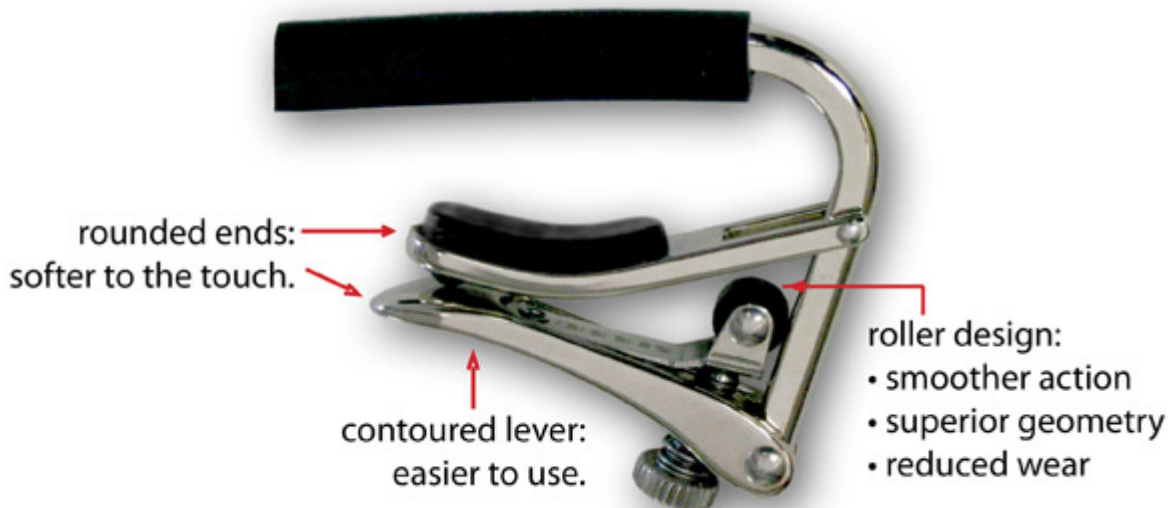

Price: ~~\$29.99~~ \$29.75

Customer Service Is Our Top Priority!

Shubb C1 Steel String Capo

For 6-String Guitar

When the Shubb capo was first introduced more than 30 years ago guitarists throughout the world fell in love with it. They're still in love with it today. We've given it a few tweaks through the years, but its basic mechanical principle remains the same: a unique over-center locking mechanism that provides an unrivalled combination of power, speed, accuracy and ease of use. One smooth flip of the lever locks it securely in place, and removes it just as quickly. And the Shubb capo is BY FAR the best at not creating tuning problems. Its soft, resilient rubber is specially designed to work just like a fingertip, so it doesn't bend the strings over the frets. Its closing action is just like your hand, so it doesn't pull the string off center. As a result, no re-tuning is necessary! This year our standard line of capos received its biggest tweak yet: we've upgraded our most popular models – the "C" series nickel plated capos – to include the design features formerly available only on our deluxe, stainless steel models. And the price remains the same!