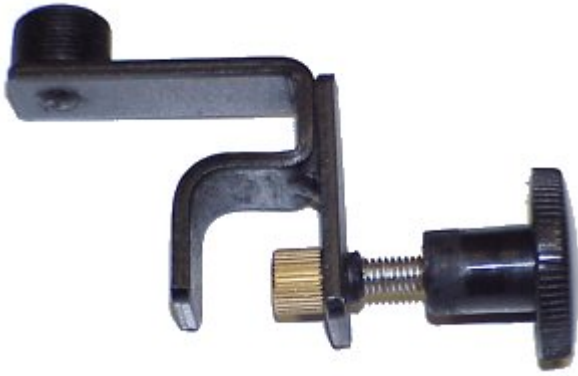

Price: \$34.75

Customer Service Is Our Top Priority!

[Signal Flex MA1 Mic Stand Adaptor](#)

Add a second microphone to the same stand. Clamps to the main stand tube & provides a 5/8" – 27 thread male mound for the microphone holder.

Price: \$17.99

Customer Service Is Our Top Priority!

[Signal Flex MGN13BK 13 Inch Gooseneck, Black](#)

13-inch Gooseneck, Black

Flexible, attaches to any standard 5/8" – 27 thread stand & adapter. Male threads on one end, female on the other.

Price: ~~\$15.74~~ \$15.50

Customer Service Is Our Top Priority!

[Signal Flex MGN6BK 6 Inch Gooseneck, Black](#)

6-inch Gooseneck, Black

Flexible, attaches to any standard 5/8" – 27 thread stand & adapter. Male threads on one end, female on the other.

Price: ~~\$11.54~~ \$11.50

Customer Service Is Our Top Priority!

[Signal Flex MH2 Mic Drum Mount](#)

A "C" clamp style that mounts to drum rims or tension rods. Fits mounting surfaces up to 7/16" thick and provides the standard 5/8"-27 thread mic mount.