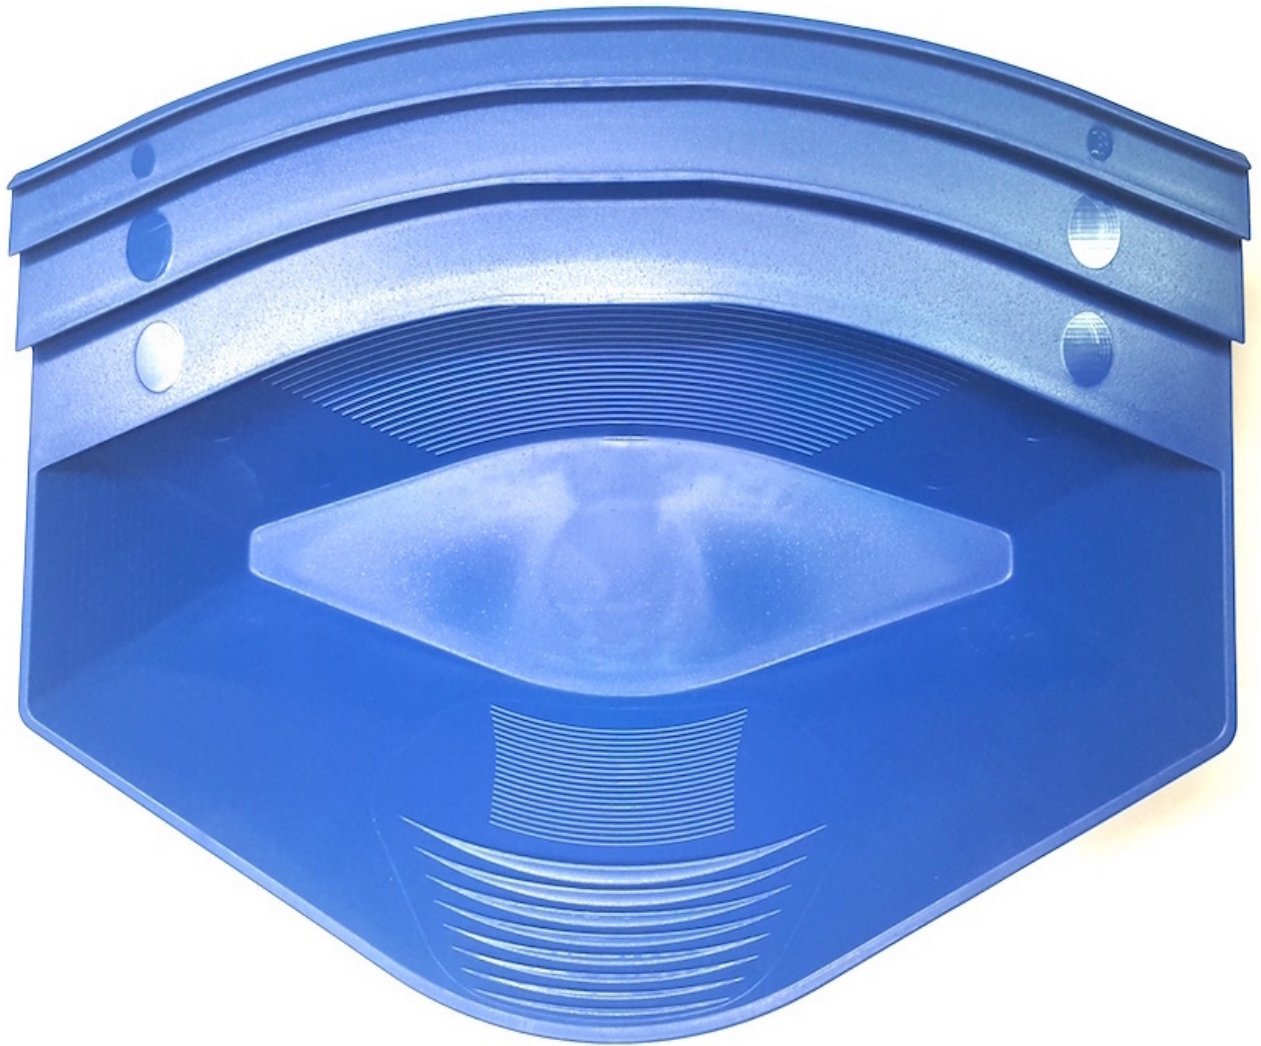

Stop by our retail location for a discount!

Price: \$449.00

Customer Service Is Our Top Priority!

Gold Claw Original Black Gold Pan

The Gold Claw uses a simple “shake and tilt” method to pan gold.

Gold Claw is a fast and easy way to recover gold with no experience required.

Color and size: Black Large

Price: ~~\$49.95~~ \$39.95

Customer Service Is Our Top Priority!

[Gold Claw Original Blue Gold Pan](#)

The Gold Claw uses a simple “shake and tilt” method to pan gold.

Gold Claw is a fast and easy way to recover gold with no experience required.

Color and size: Blue Large

Price: ~~\$49.95~~ \$39.95

Customer Service Is Our Top Priority!

[Gold Claw Original Purple Gold Pan](#)

The Gold Claw uses a simple “shake and tilt” method to pan gold.

Gold Claw is a fast and easy way to recover gold with no experience required.

Color and size: Purple Large

Price: ~~\$49.95~~ \$39.95

Customer Service Is Our Top Priority!

[Gold Claw Pocket Blue Gold Pan](#)

The Gold Claw uses a simple “shake and tilt” method to pan gold.

Gold Claw is a fast and easy way to recover gold with no experience required.