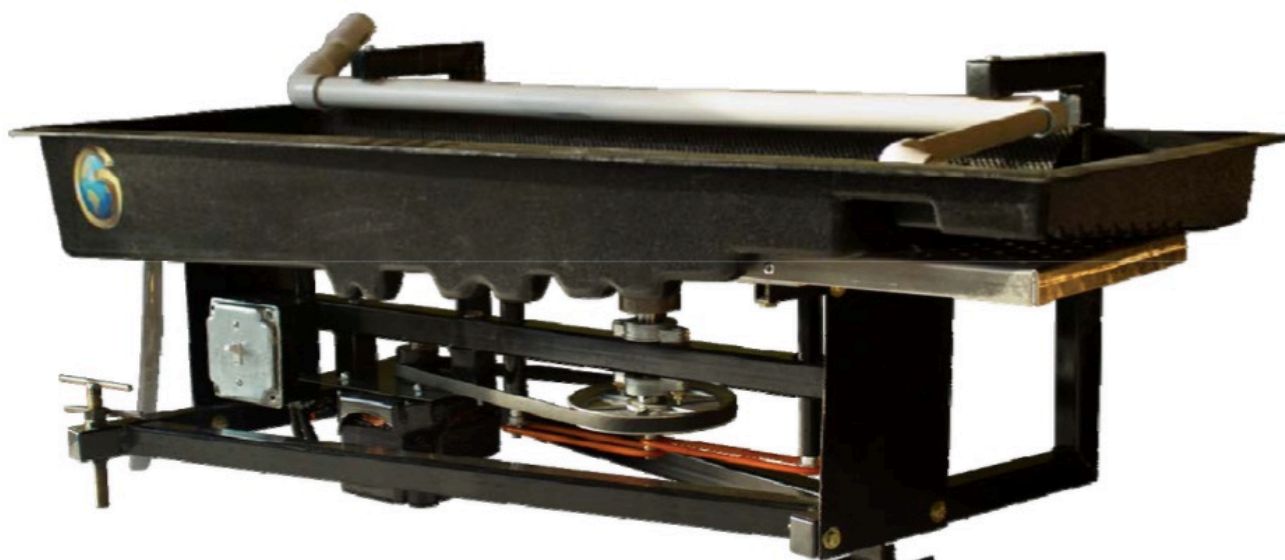

The drive unit is gear driven and uses sealed ball bearings allowing it to run smoothly, quietly, and be energy efficient.
Powered by any 12-volt Battery with at least 16 amps of output (Battery Not Included).

Stop by our retail location for a discount!

Price: $1,039.00

Customer Service Is Our Top Priority!

RP-4 Shaker Table (*Local Pickup Only)

THIS PRODUCT IS AVAILABLE FOR LOCAL PICKUP ONLY! For Exceptions, Please Call Us.

The RP-4 is the most widely used and most successful gravity shaker concentrating table worldwide, used by small and large mining operations and the hobbyist.

Price: $5,900.00

Customer Service Is Our Top Priority!