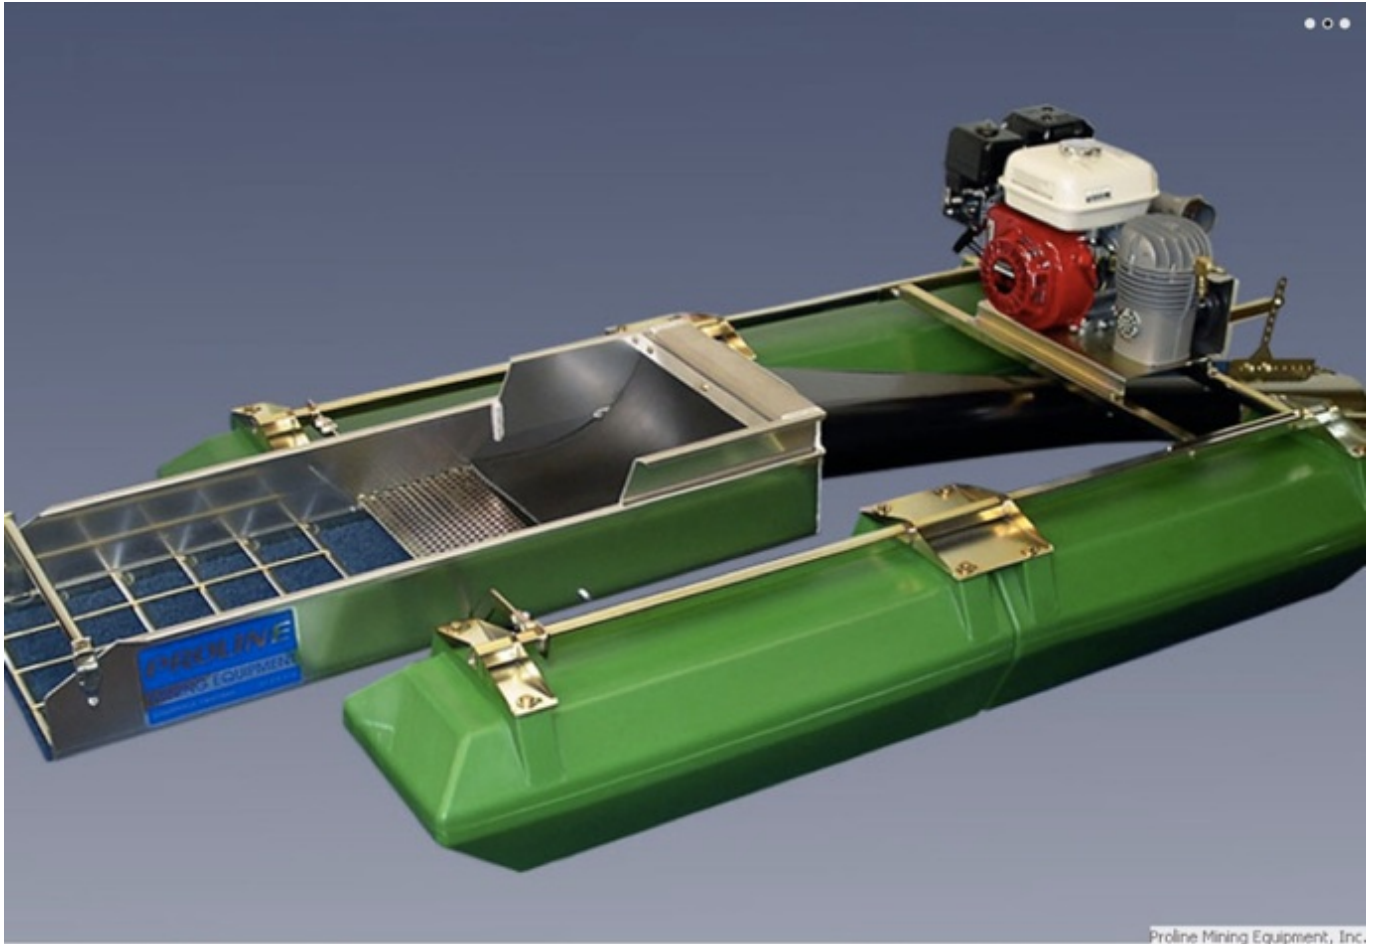

Stop by our retail store location for a discount!

Price: \$234.00

Customer Service Is Our Top Priority!

**[Proline 3 Panel Silicone Face Mask
With Purge Valve](#)**

Silicone Mask w/Purge Valve

Adjustable to fit most adults

Nose purge valve

Three directional viewing area

Adjustable head band

Stop by our retail store location for a discount!

Price: \$79.00

Customer Service Is Our Top Priority!

[Proline 4 Inch Dredge With GX200 And HP400 Pump With T-80 \(*Local Pickup Only\)](#)