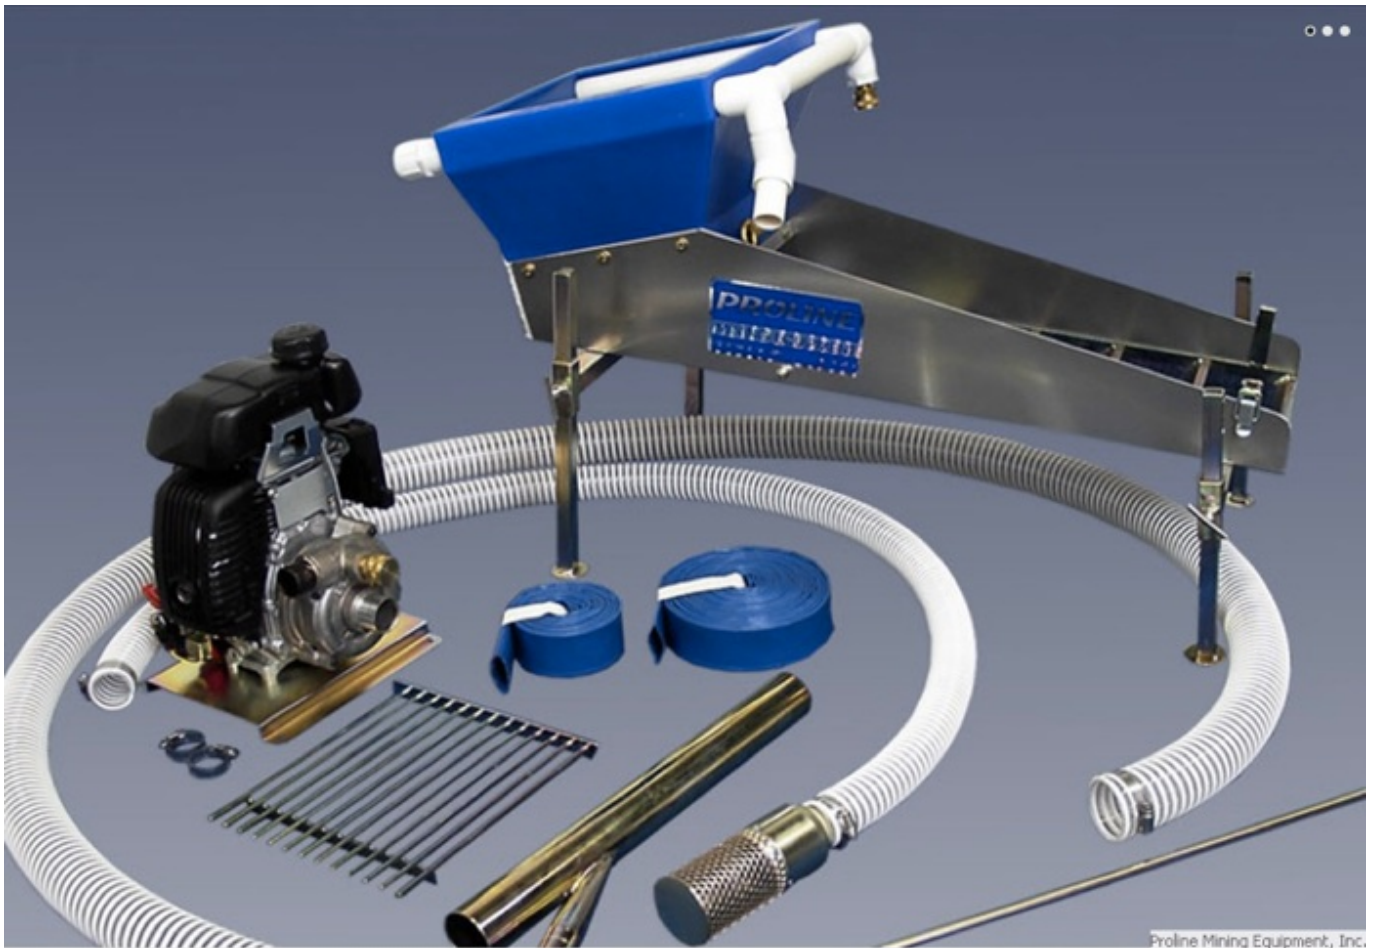

The Proline 2" gold dredge has seen many improvements, resulting in a smaller and more portable unit, with increased power and features normally found only on larger dredges. It is powered by our Honda GXH50/HP100 pump package, which produces well over 100 gallons per minute, with twice the pressure of our previous pumps.

Price: \$2,535.00

Customer Service Is Our Top Priority!

[Proline 2 Inch Foot Valve](#)

Proline's foot valves are made of steel and aluminum and are designed to provide years of trouble-free service.

For the Proline HP200 pump.

Stop by our retail store location for a discount!

Price: \$120.00

Customer Service Is Our Top Priority!

[Proline 2 Inch Highbanker-Dredge With GXH50 And HP100 Pump](#)

Beginners love the 2" machines because they are small, lightweight and very affordable. The Proline 2" combo offers the versatility of being operated as either a 2" gold dredge or a small highbanker which can be fed continuously with a small shovel.

Price: \$2,595.00

Customer Service Is Our Top Priority!

**Proline 2 Inch Straight Tip Dredge
Nozzle**

Proline's 2 inch straight tips are made of thin walled carbon steel. They feature a reduced inlet to keep the dredge hose from plugging up. Stop by our retail store location for a discount!