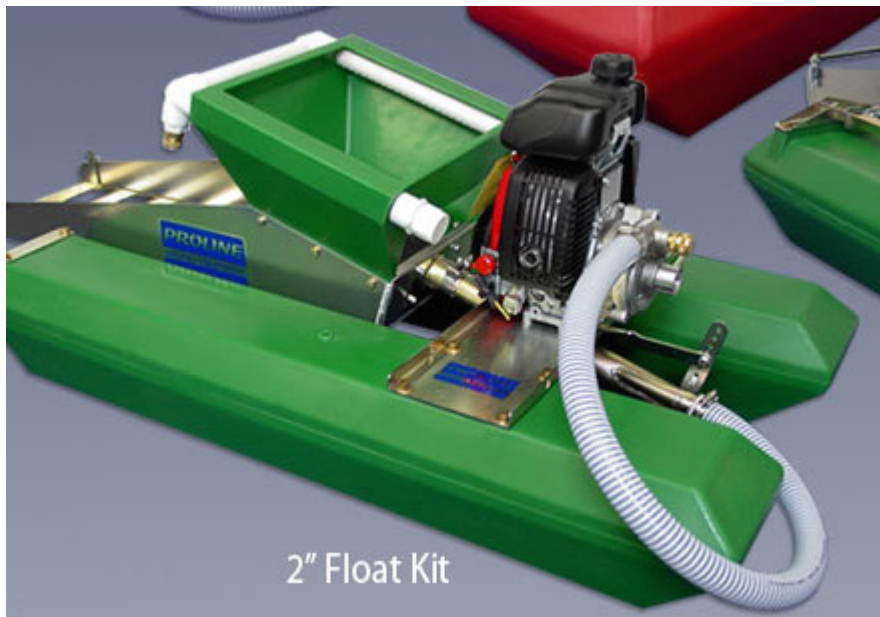

Great for having a second larger pan to pan into, so you do not loose any gold.

Large big bottom for doing a proper inspection at the end.

Made in the USA.

Stop by our retail store location for a discount!

Price: \$39.00

Customer Service Is Our Top Priority!

Proline 2 Inch Combo Float Kit

THIS PRODUCT IS AVAILABLE FOR LOCAL PICKUP ONLY! For Exceptions, Please Call Us.

A Proline float kits allow you to work in deeper water with the advantages of a conventional dredge. This is Proline's floatation kit that is available for the 2" dredge/highbanker combo.