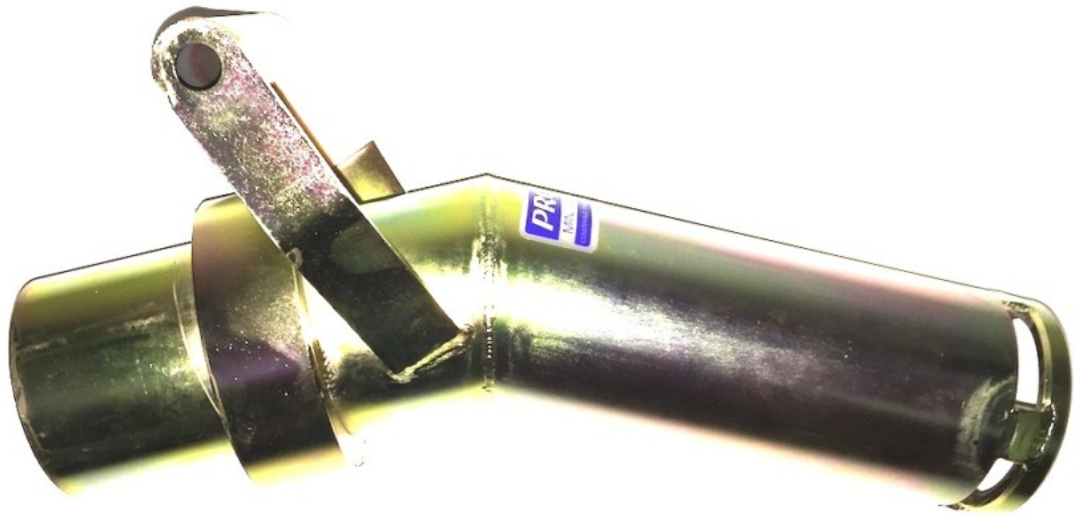

Stop by our retail store location for a discount!

Price: \$296.00

Customer Service Is Our Top Priority!

Proline 3 Inch Straight Tip Dredge Nozzle

Proline's 3 inch straight tips are made of thin walled carbon steel. They feature a reduced inlet to keep the dredge hose from plugging up. Stop by our retail store location for a discount!

Price: \$53.00

Customer Service Is Our Top Priority!

[Proline 3 Inch Swivel Tip Dredge Nozzle](#)

Proline 3 inch swivel tips set the standard for design and construction. The tip smoothly rotates 360 degrees and is equipped with a large handle.

Stop by our retail store location for a discount!

Price: \$234.00

Customer Service Is Our Top Priority!

**[Proline 3 Panel Silicone Face Mask
With Purge Valve](#)**

Silicone Mask w/Purge Valve

Adjustable to fit most adults