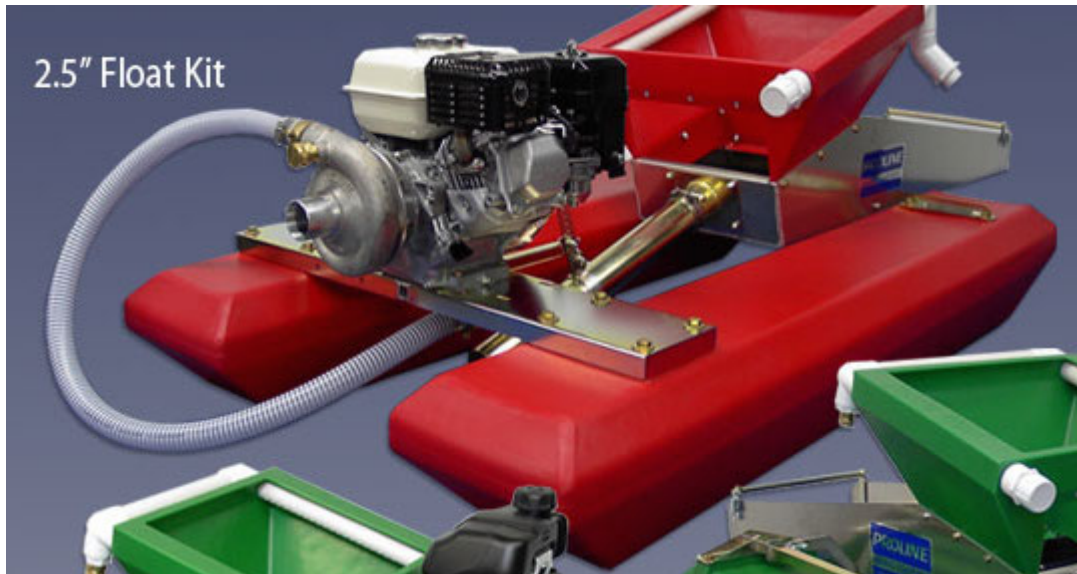

Price: \$37.00

Customer Service Is Our Top Priority!

**Proline 2 Inch Swivel Tip Dredge
Nozzle**

Proline 2 inch swivel tips set the standard for design and construction. The tip smoothly rotates 360 degrees and is equipped with a large handle.

Stop by our retail store location for a discount!

Price: \$128.00

Customer Service Is Our Top Priority!

Proline 2.5 Inch Combo Float Kit
(*Local Pickup Only)

A Proline float kits allow you to work in deeper water with the advantages of a conventional dredge. This is Proline's floatation kit that is available for the 2.5" dredge/highbanker combo.