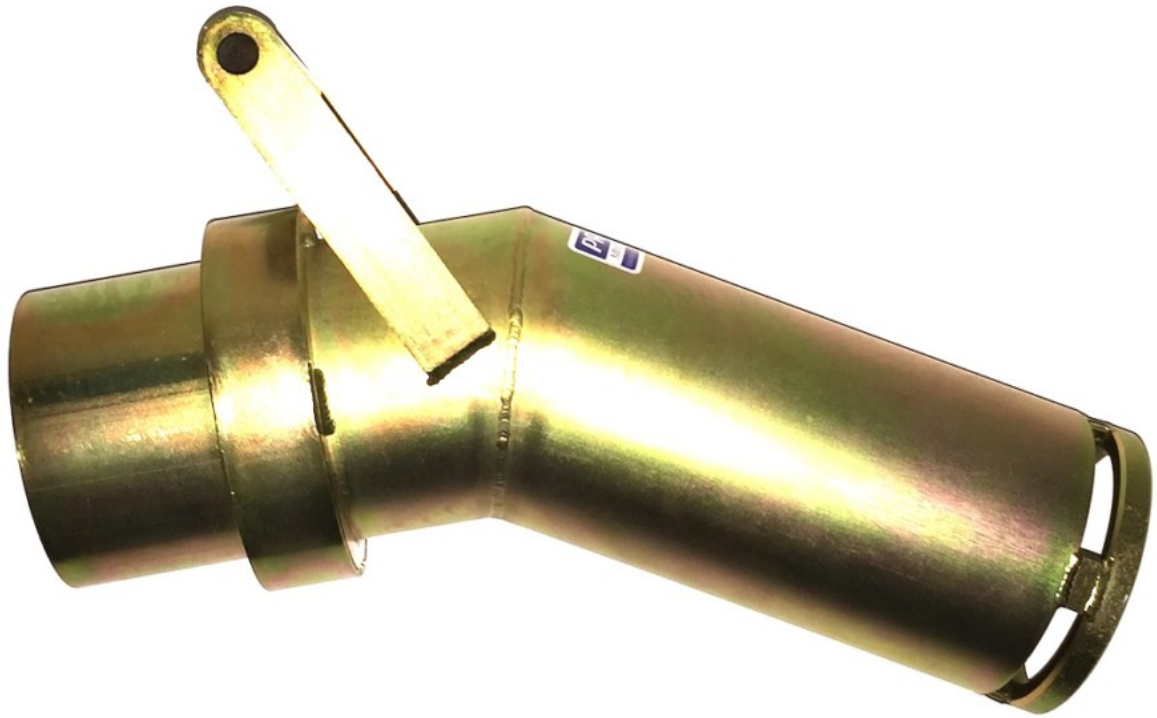

Stop by our retail store location for a discount!

Price: \$234.00

Customer Service Is Our Top Priority!

**[Proline 3 Panel Silicone Face Mask
With Purge Valve](#)**

Silicone Mask w/Purge Valve

Adjustable to fit most adults

Nose purge valve

Three directional viewing area

Adjustable head band

Stop by our retail store location for a discount!

Price: \$79.00

Customer Service Is Our Top Priority!

[Proline 4 Inch Dredge With GX200 And HP400 Pump With T-80 \(*Local Pickup Only\)](#)

Proline Mining Equipment, Inc.

THIS PRODUCT IS AVAILABLE FOR LOCAL PICKUP ONLY! For Exceptions, Please Call Us.

The light weight, portability and affordability of Proline's 4" gold dredge makes it appealing to both the weekend prospector and the serious dredger alike. Small enough to slide into a pickup, light enough to be packed into remote areas, the 4" makes an excellent one man gold dredge.

Price: \$6,135.00

Customer Service Is Our Top Priority!

[Proline 4 Inch Swivel Tip Dredge Nozzle](#)

Proline 4 inch swivel tips set the standard for design and construction. The tip smoothly rotates 360 degrees and is equipped with a large handle.