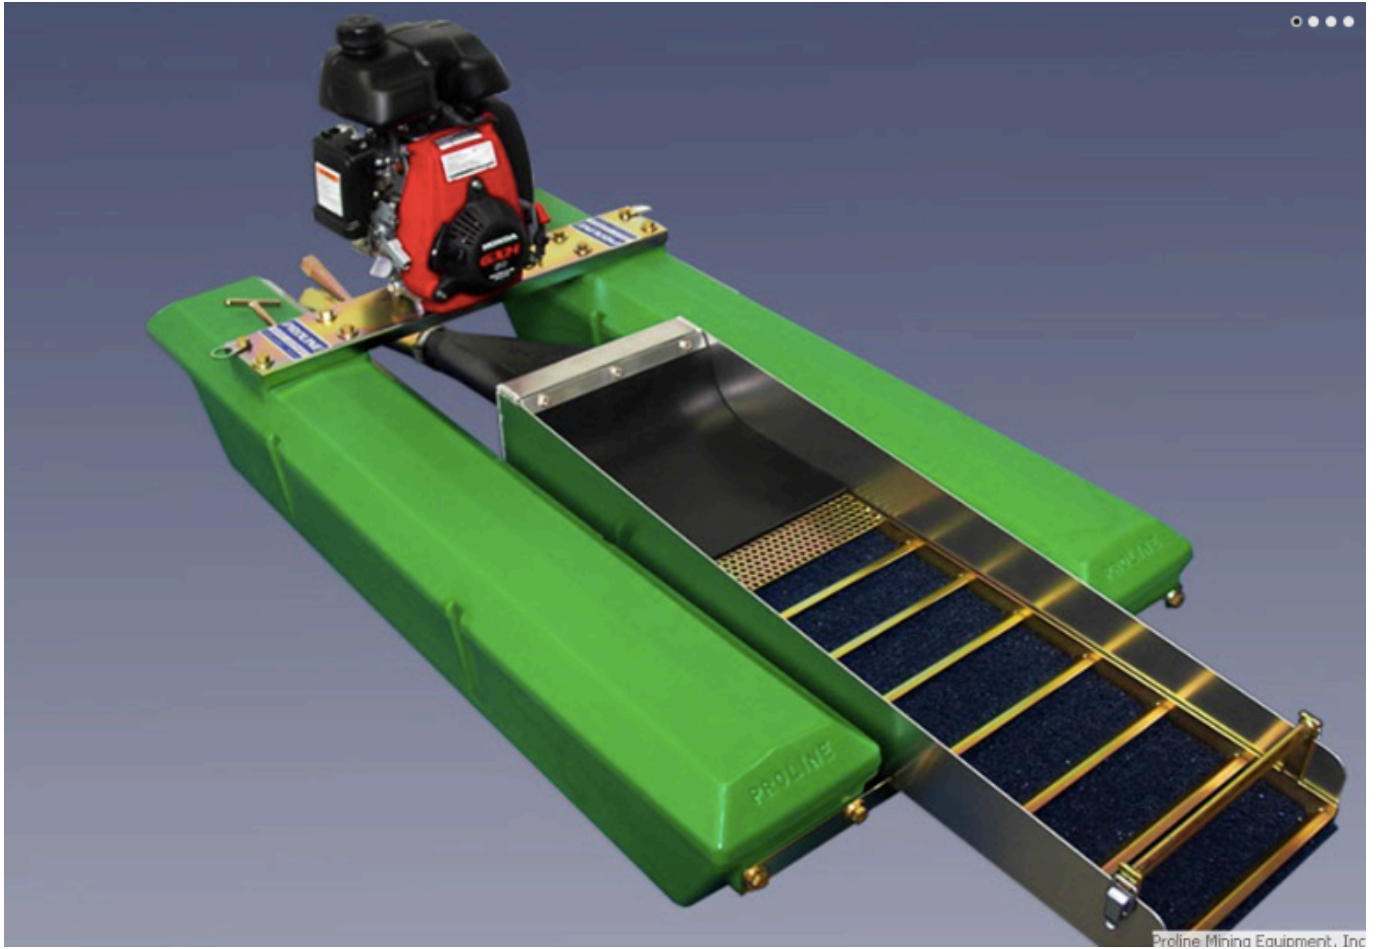

THIS PRODUCT IS AVAILABLE FOR LOCAL PICKUP ONLY! For Exceptions, Please Call Us.

The Proline 2" gold dredge has seen many improvements, resulting in a smaller and more portable unit, with increased power and features normally found only on larger dredges. It is powered by our Honda GXH50/HP100 pump package, which produces well over 100 gallons per minute, with twice the pressure of our previous pumps.

Price: $2,535.00

Customer Service Is Our Top Priority!

[Proline 2 Inch Foot Valve](#)