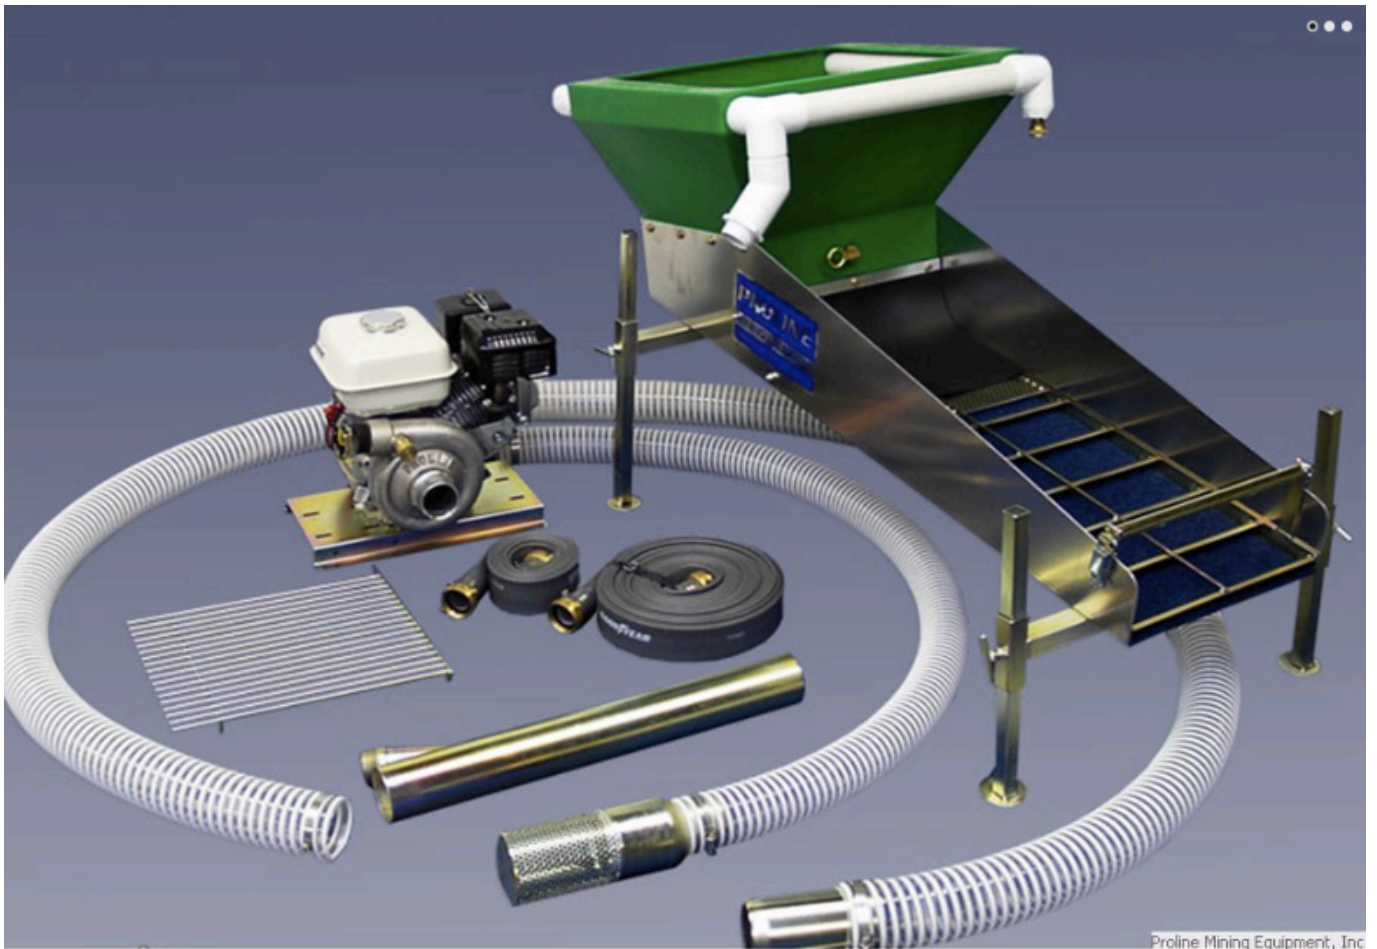

Stop by our retail store location for a discount!

Price: $160.00

Customer Service Is Our Top Priority!

**Proline 3 Inch Highbanker-Dredge With
GX160 And HP300 Pump (*Local Pickup
Only)**

THIS PRODUCT IS AVAILABLE FOR LOCAL PICKUP ONLY! For Exceptions, Please Call Us.

Of all the portable dual-purpose machines available today the Proline 3" combo is by far the most capable of putting in a full day's work. It is equipped with a large reinforced hopper for increased capacity.