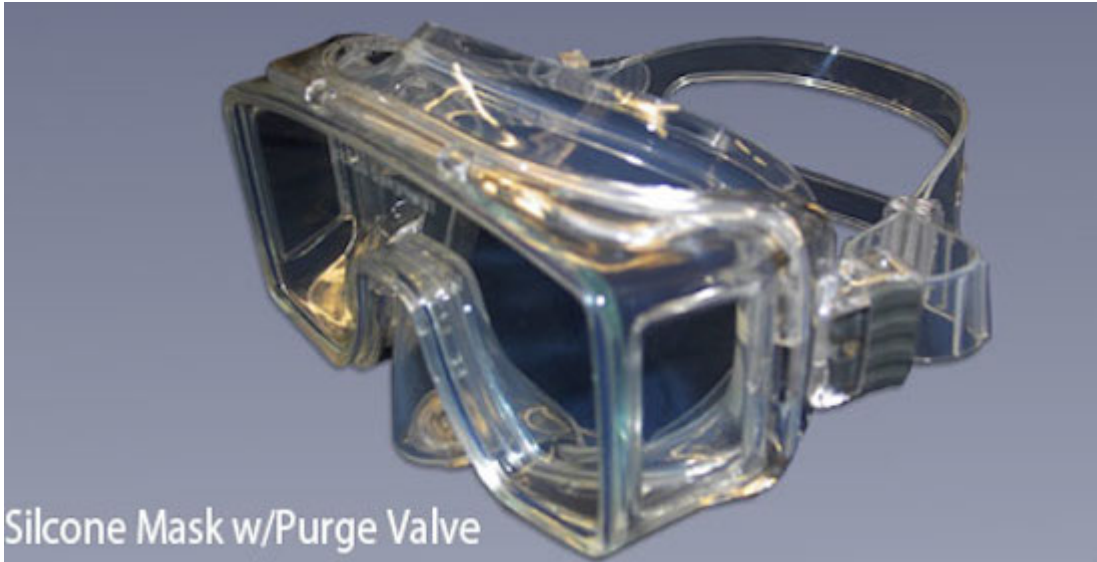

Price: \$53.00

Customer Service Is Our Top Priority!

[Proline 3 Inch Swivel Tip Dredge Nozzle](#)

Proline 3 inch swivel tips set the standard for design and construction. The tip smoothly rotates 360 degrees and is equipped with a large handle.

Stop by our retail store location for a discount!

Price: \$234.00

Customer Service Is Our Top Priority!

**[Proline 3 Panel Silicone Face Mask
With Purge Valve](#)**

Silicone Mask w/Purge Valve

Adjustable to fit most adults