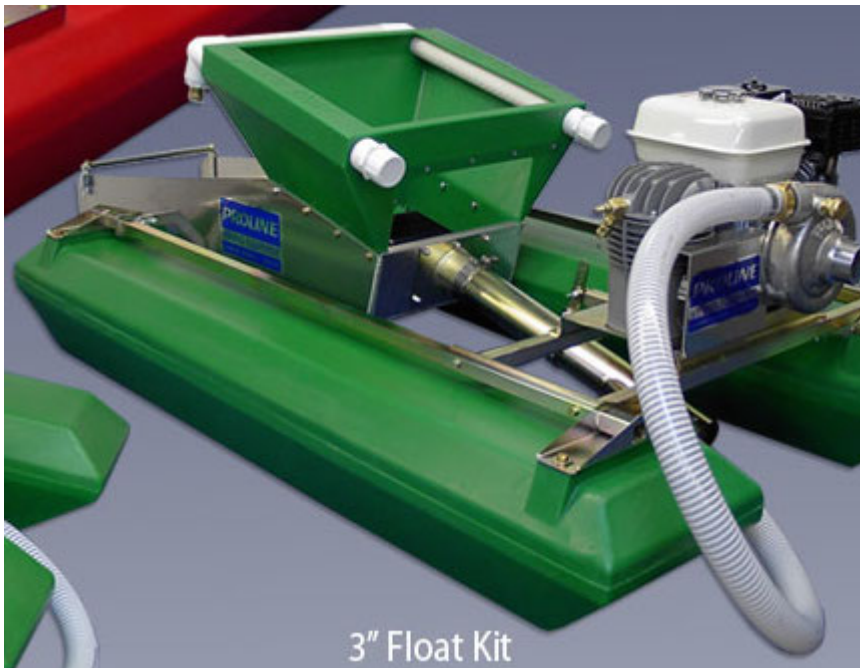

Price: \$43.00

Customer Service Is Our Top Priority!

**Proline 2.5 Inch Swivel Tip Dredge
Nozzle**

Proline 2.5 inch swivel tips set the standard for design and construction. The tip smoothly rotates 360 degrees and is equipped with a large handle.

Stop by our retail store location for a discount!

Price: \$165.00

Customer Service Is Our Top Priority!

Proline 3 Inch Combo Float Kit (*Local Pickup Only)

A Proline float kits allow you to work in deeper water with the advantages of a conventional dredge. This is Proline's floatation kit that is available for the 3" dredge/highbanker combo.