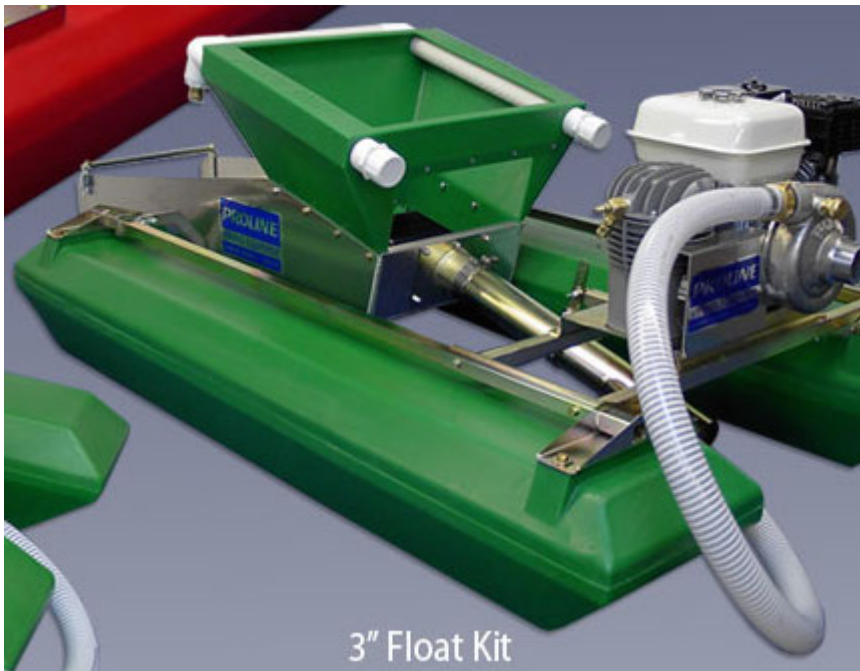

Price: \$43.00

***Customer Service Is Our Top Priority!***

---

**Proline 2.5 Inch Swivel Tip Dredge  
Nozzle**

Proline 2.5 inch swivel tips set the standard for design and construction. The tip smoothly rotates 360 degrees and is equipped with a large handle.

Stop by our retail store location for a discount!

**Price: \$165.00**

***Customer Service Is Our Top Priority!***

---

**Proline 3 Inch Combo Float Kit (\*Local Pickup Only)**

A Proline float kits allow you to work in deeper water with the advantages of a conventional dredge. This is Proline's floatation kit that is available for the 3" dredge/highbanker combo.