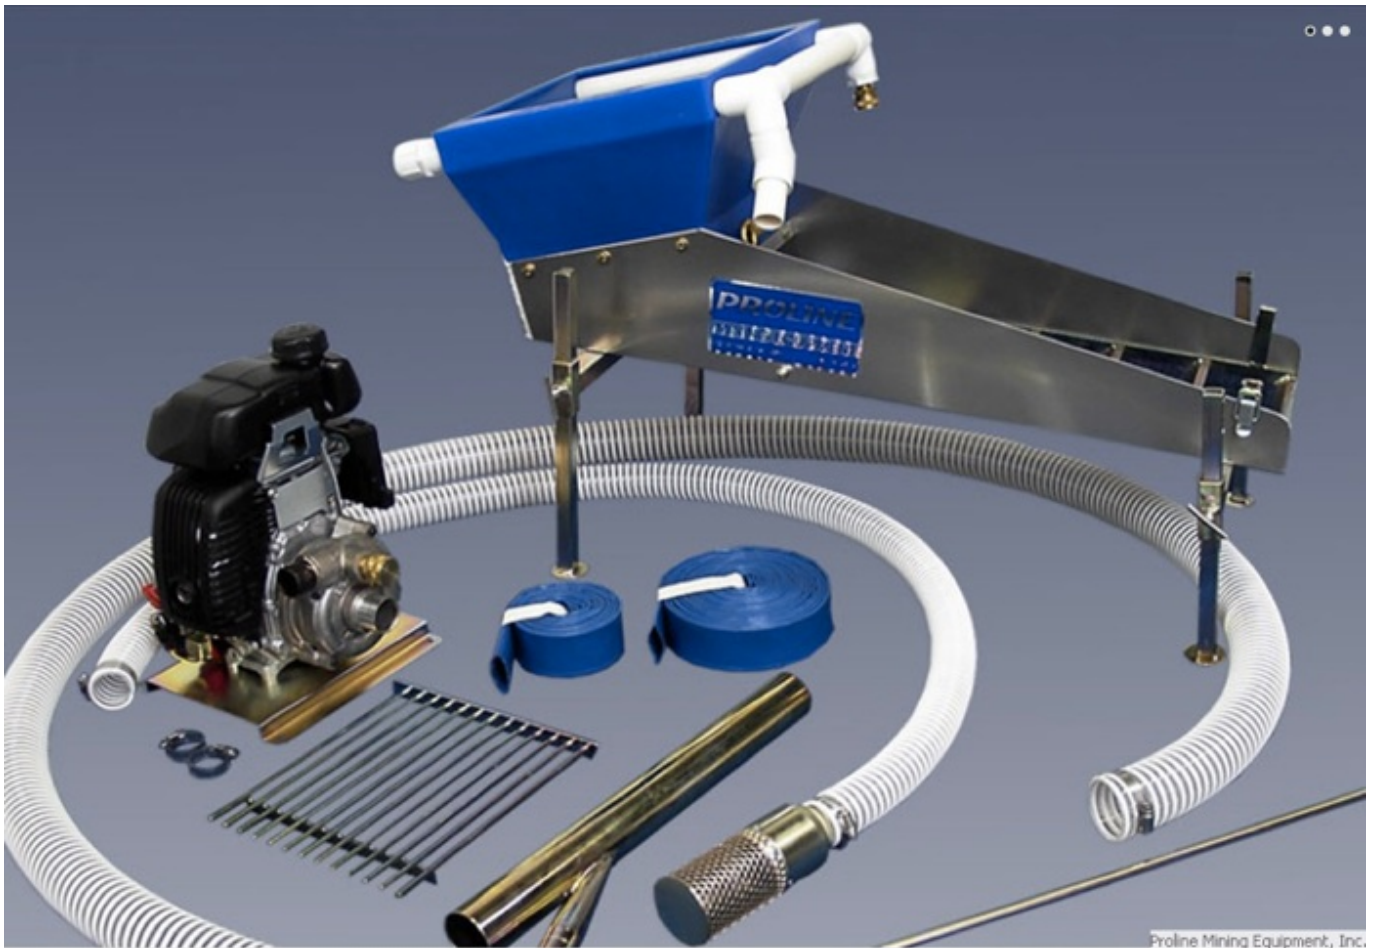

## Proline 1.5 Inch Foot Valve

Proline's foot valves are made of steel and aluminum and are designed to

provide years of trouble-free service.

For the Proline HP100 pump.

Stop by our retail store location for a discount!

The Proline 2" gold dredge has seen many improvements, resulting in a smaller and more portable unit, with increased power and features normally found only on larger dredges. It is powered by our Honda GXH50/HP100 pump package, which produces well over 100 gallons per minute, with twice the pressure of our previous pumps.

Beginners love the 2" machines because they are small, lightweight and very affordable. The Proline 2" combo offers the versatility of being operated as either a 2" gold dredge or a small highbanker which can be fed continuously with a small shovel.

Price: \$2,595.00

***Customer Service Is Our Top Priority!***

---

**Proline 2 Inch Straight Tip Dredge  
Nozzle**

Proline's 2 inch straight tips are made of thin walled carbon steel. They feature a reduced inlet to keep the dredge hose from plugging up. Stop by our retail store location for a discount!