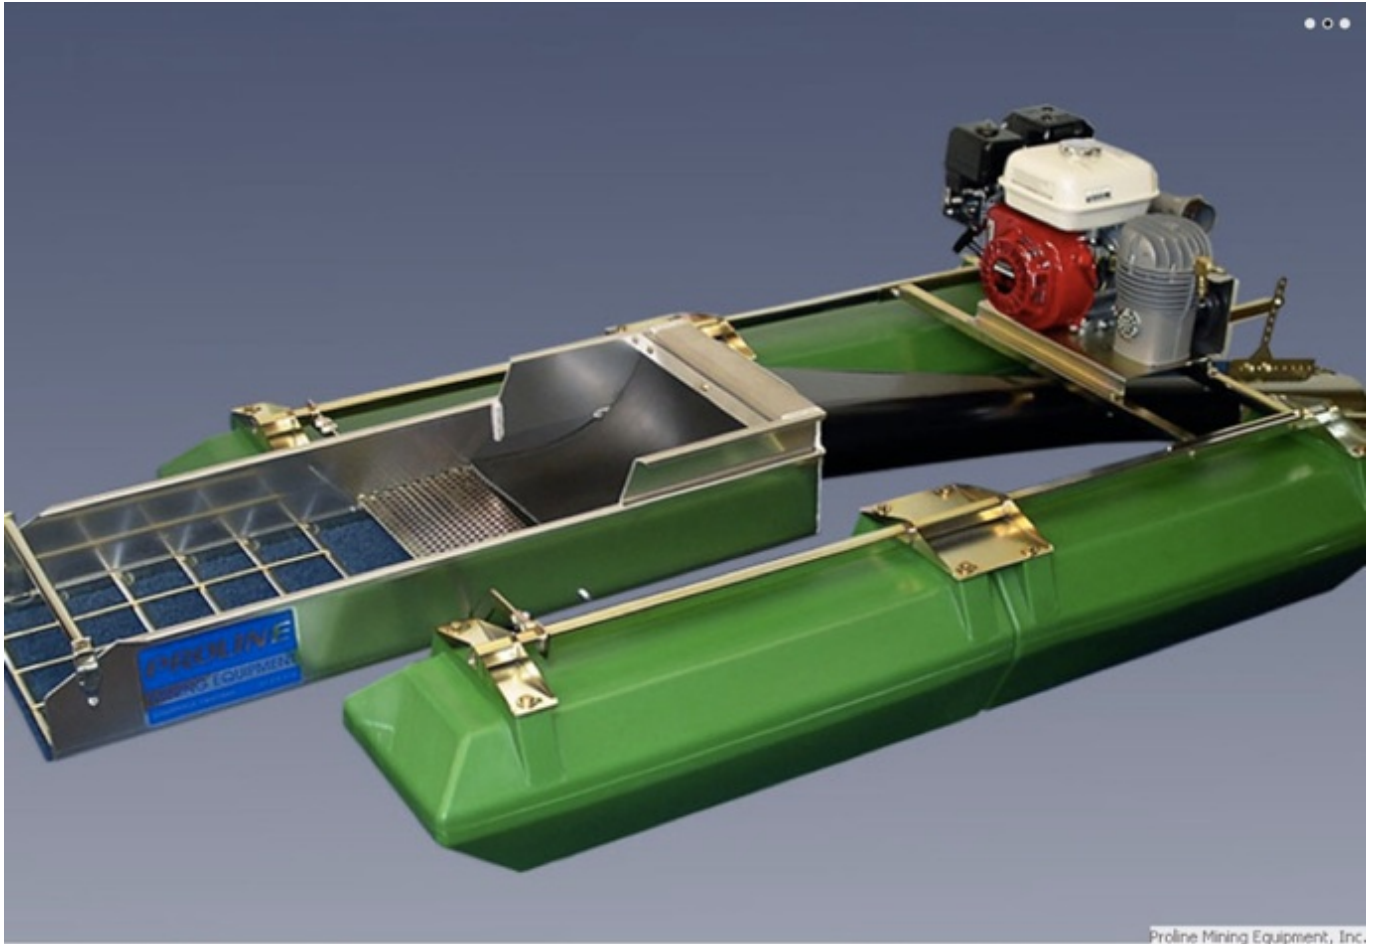

Stop by our retail store location for a discount!

Price: \$234.00

***Customer Service Is Our Top Priority!***

---

**[Proline 3 Panel Silicone Face Mask  
With Purge Valve](#)**

Silicone Mask w/Purge Valve

Adjustable to fit most adults

Nose purge valve

Three directional viewing area

Adjustable head band

Stop by our retail store location for a discount!

**Price:** \$79.00

***Customer Service Is Our Top Priority!***

---

**[Proline 4 Inch Dredge With GX200 And HP400 Pump With T-80 \(\\*Local Pickup Only\)](#)**