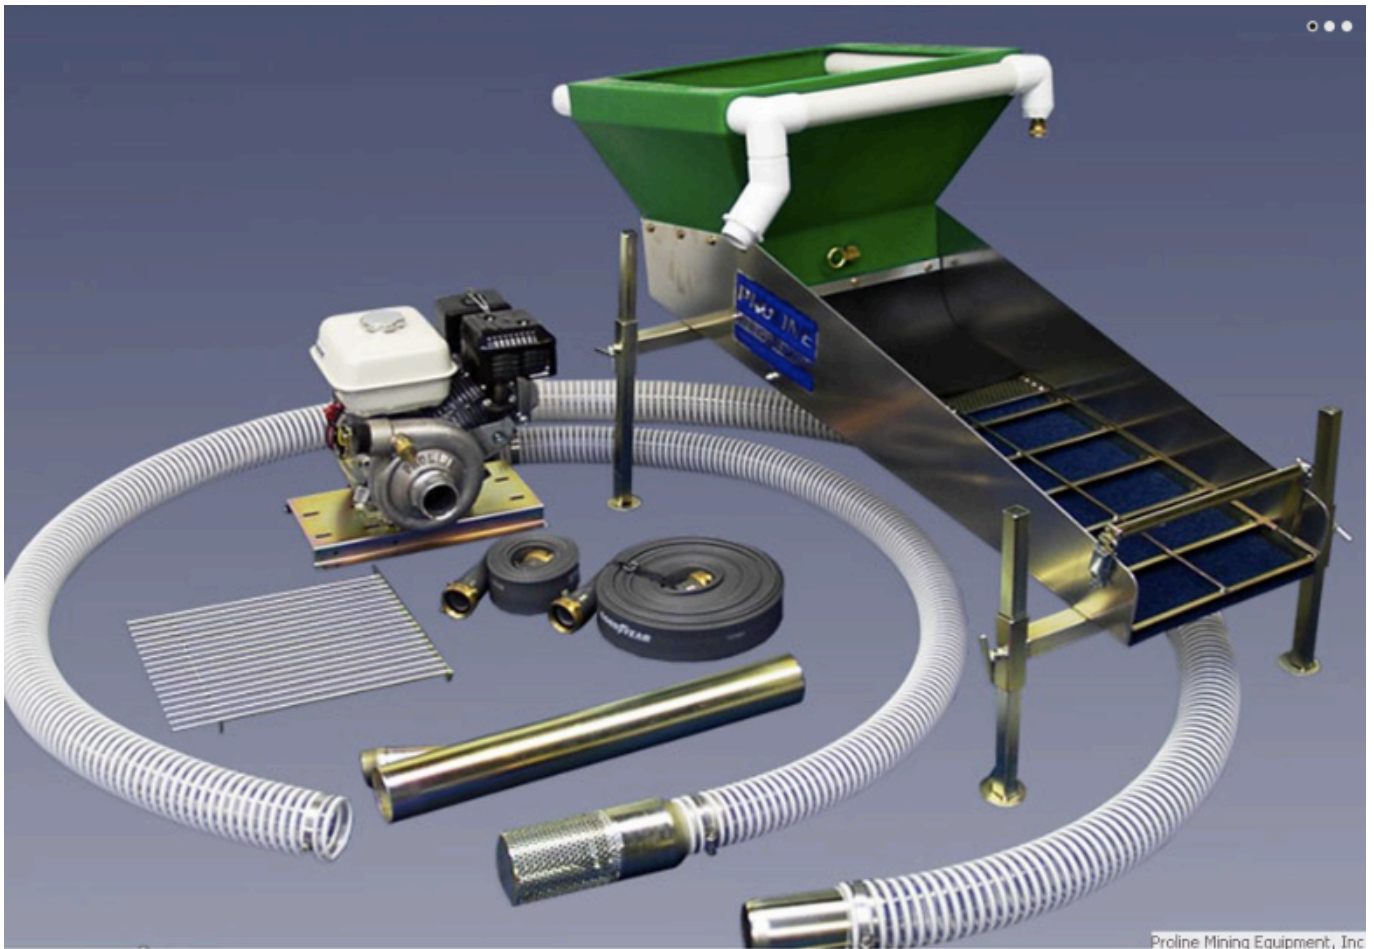

Stop by our retail store location for a discount!

Price: $160.00

Customer Service Is Our Top Priority!

**Proline 3 Inch Highbanker-Dredge With
GX160 And HP300 Pump (*Local Pickup
Only)**

THIS PRODUCT IS AVAILABLE FOR LOCAL PICKUP ONLY! For Exceptions, Please Call Us.

Of all the portable dual-purpose machines available today the Proline 3" combo is by far the most capable of putting in a full day's work. It is equipped with a large reinforced hopper for increased capacity.