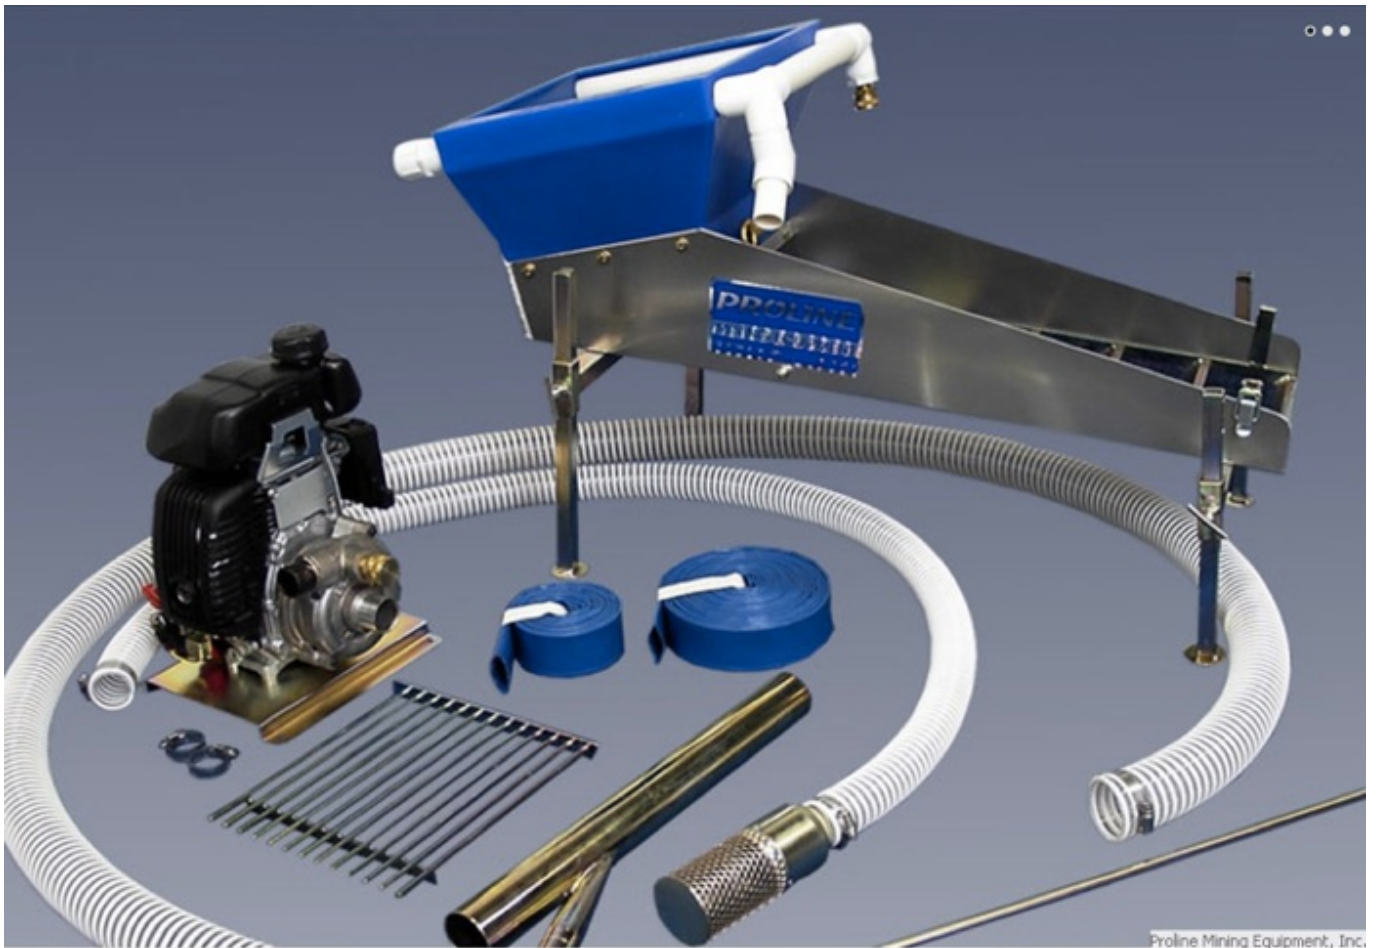

## Proline 1.5 Inch Foot Valve

Proline's foot valves are made of steel and aluminum and are designed to

provide years of trouble-free service.

For the Proline HP100 pump.

Stop by our retail store location for a discount!

The Proline 2" gold dredge has seen many improvements, resulting in a smaller and more portable unit, with increased power and features normally found only on larger dredges. It is powered by our Honda GXH50/HP100 pump package, which produces well over 100 gallons per minute, with twice the pressure of our previous pumps.

For the Proline HP200 pump.

Stop by our retail store location for a discount!

Price: \$120.00

***Customer Service Is Our Top Priority!***

---

**Proline 2 Inch Highbanker-Dredge With GXH50 And HP100 Pump**

Beginners love the 2" machines because they are small, lightweight and very affordable. The Proline 2" combo offers the versatility of being operated as either a 2" gold dredge or a small highbanker which can be fed continuously with a small shovel.

Price: \$2,595.00

***Customer Service Is Our Top Priority!***

---

**Proline 2 Inch Straight Tip Dredge  
Nozzle**

Proline's 2 inch straight tips are made of thin walled carbon steel. They feature a reduced inlet to keep the dredge hose from plugging up. Stop by our retail store location for a discount!