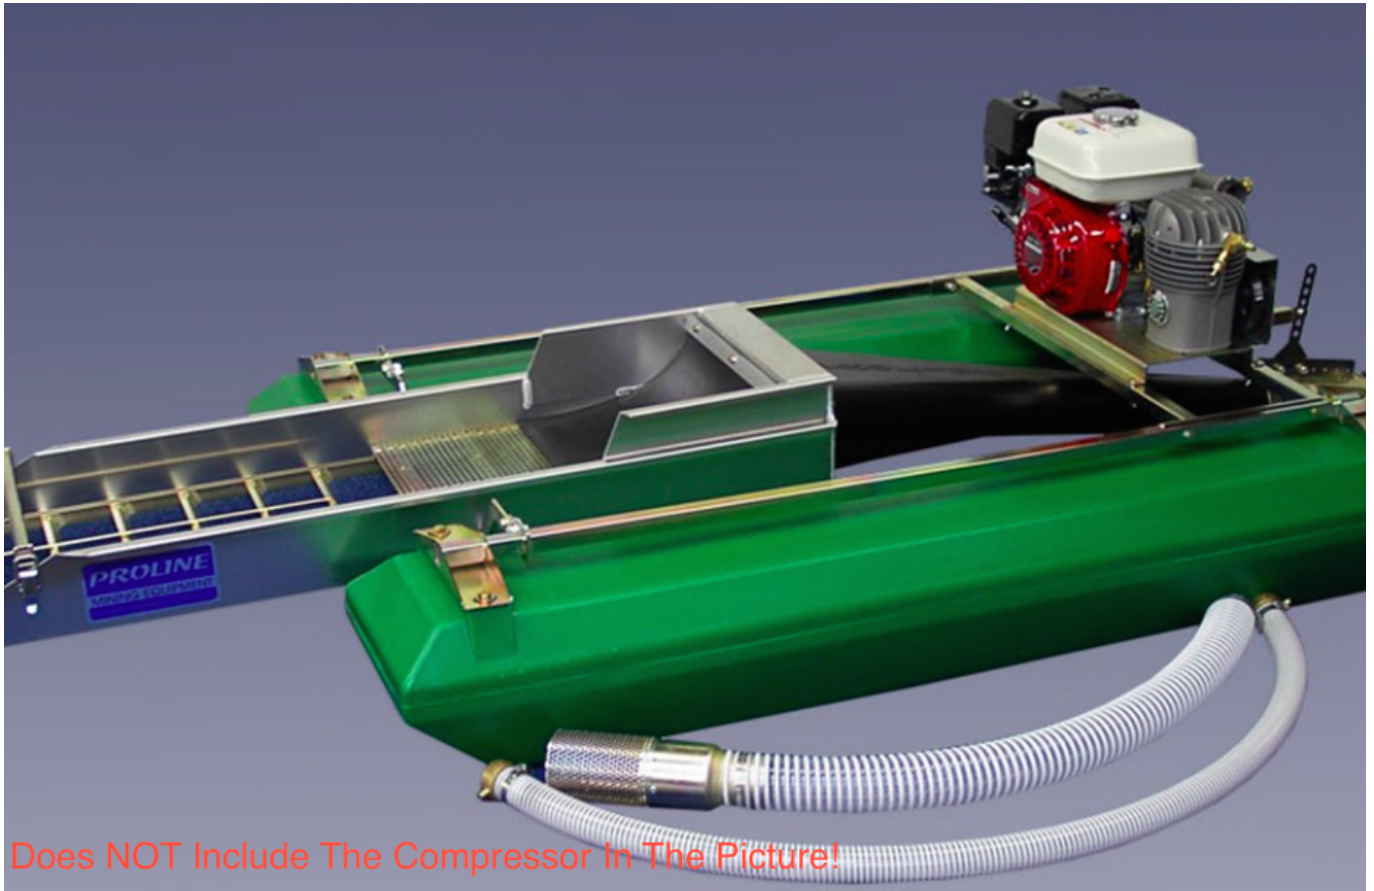

HP300 Pump (*Local Pickup Only)

Does NOT Include The Compressor In The Picture!

THIS PRODUCT IS AVAILABLE FOR LOCAL PICKUP ONLY! For Exceptions, Please Call Us.

Years Of Trouble-Free Service With Unmatched Performance

When Proline Mining originally designed the Proline 3" gold dredge, they set out to build a machine that they felt addressed most of the problems associated with this gold dredge size.

Price: $4,265.00

Customer Service Is Our Top Priority!

Proline 3 Inch Foot Valve