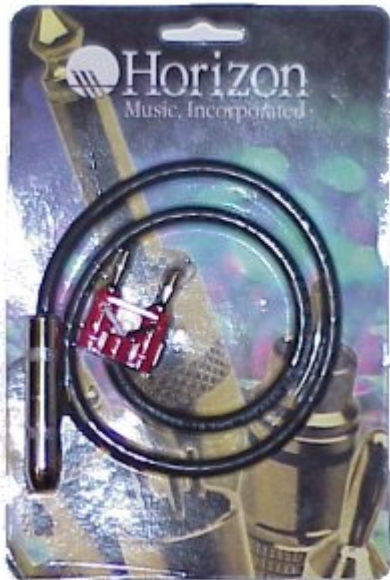

## **[RapcoHorizon RM1-6 6 Foot Black Mic Cable](#)**

6-Foot Microphone Cable (Male XLR to Female XLR), Black

This series uses (2) 24 gauge bare copper center conductors and a serve shield for quiet operation. The outer jacket is a durable and flexible matte PVC compound.

## **RapcoHorizon SAB-E-2 Banana To Female Quarter Inch**

Adaptor Cable, MDP Male Banana Plug to 1/4-Inch Female Phone Jack

**Price:** ~~\$27.84~~ \$27.75

***Customer Service Is Our Top Priority!***

---

## Switchcraft 11 1/4-Inch Female Short Panel-Mount Jack

1/4-Inch Female Short Panel-Mount Jack

Littel-Jax phone jacks mate with standard commercial phone plugs and are available with .25 inch inside diameter bushings.