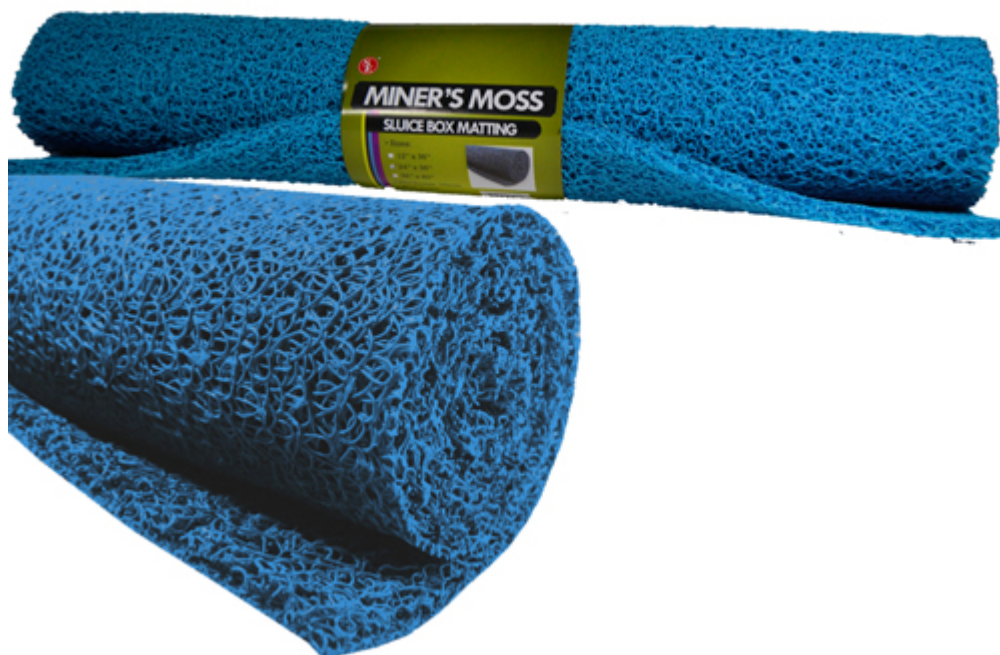

Great for metal detecting, and gold mining.

Stop by our retail store location for a discount!

Price: ~~\$19.00~~ \$16.00

Customer Service Is Our Top Priority!

[Sona Knee Pads](#)

Save your knees and invest in some knee pads for making gold mining more enjoyable.

Great for metal detecting, and gold mining.

Stop by our retail store location for a discount!

Price: \$18.00

Customer Service Is Our Top Priority!

Sona Miners Moss 24 Inches X 36 Inches Blue

A great way to increase your fine gold recovery!