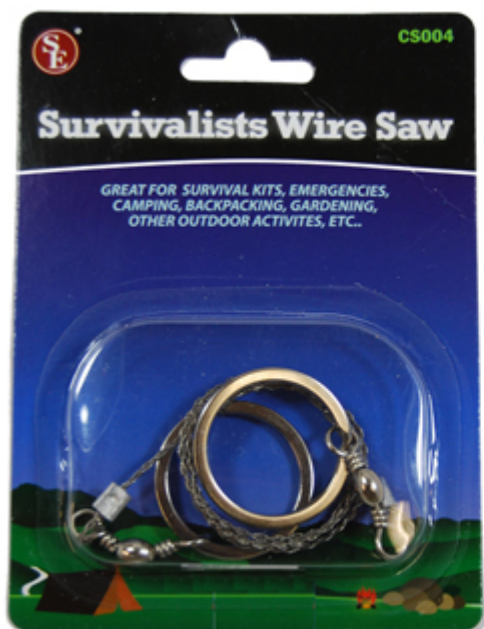

Price: \$7.00

Customer Service Is Our Top Priority!

[Sona Snuffer Bottle 4 Fluid Ounces](#)

Great to use when gold panning to remove fine gold from the gold pan

Combined Size of Nozzle and Body: 5 1/4" x 19/20" Diameter

Stop by our retail store location for a discount!

Price: \$7.00

Customer Service Is Our Top Priority!

[Sona Survivalists Wire Saw](#)

Sona Survivalists Wire Saw – 304 Stainless Steel Wire, 21 1/2 inch Cutting Length. Great For Camping And Emergency. This item may save your life someday.