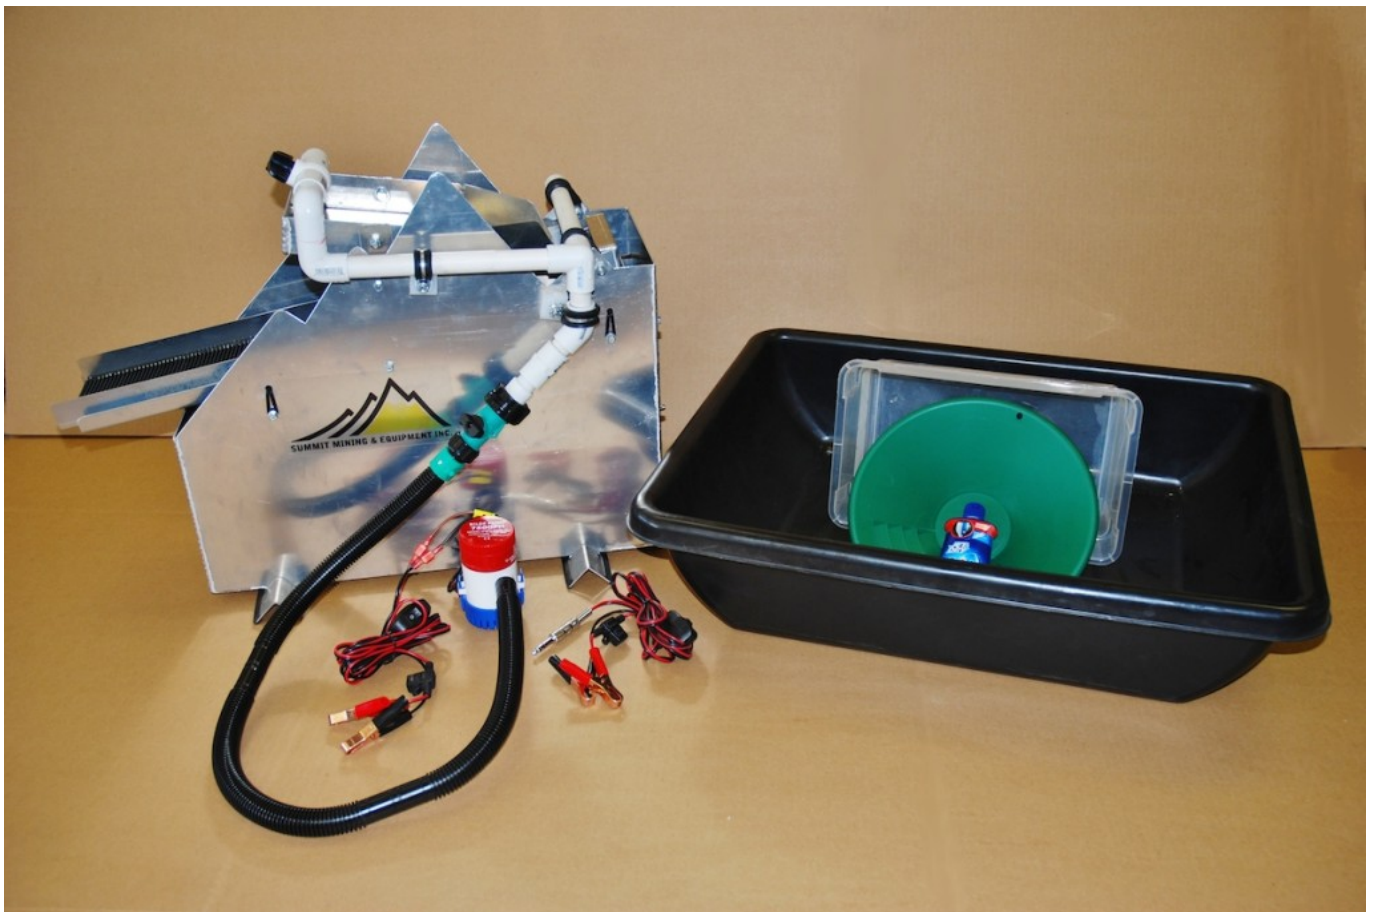

## Features

- Durable, built to take a beating; literally, throw, dump, chunk, shovel rocks straight into the barrel without worry about breaking the hopper. This machine is built to LAST. Easily loaded into pickup truck by 1-2 people, weighs only 265 lbs.
- Portable, convenient handle at the end of rock chute allows for wheel barrel type mobility.
- Affordable, priced almost as low as some high-bankers on the market.
- ATV tow hitch included
- Inline water filter included
- Made in the USA

## Summit Mining Gold Bandit Vibrating Sluice

Lightweight and portable!

Hardy construction – welded seams; no rivets!  
Most versatile fine gold recovery system on the market!  
Gold separator that catches down to 400 mesh fine gold!