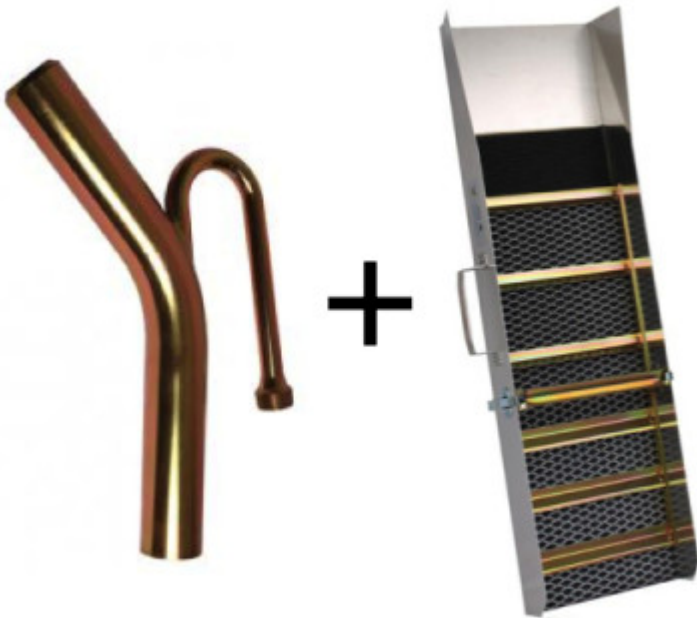

Dredge Nozzle-Sluice Box Compatibility

Whether deciding how to build your own dredge or highbanker/dredge combo, or just refurbishing an old system, the compatibility information below is helpful. (These general recommendations are for standard hungarian riffle sluice boxes.)

1.5 inch, 2 inch, and occasionally 2.5 inch dredge nozzle: 10 inch wide sluice box

2.5 inch dredge nozzle: 10 – 12 inch wide sluice box

3 inch dredge nozzle: 12 – 14 inch wide sluice box

4 inch dredge nozzle: 16 inch wide sluice box

5 inch dredge nozzle: 20 inch wide sluice box

6 inch dredge nozzle: 22 – 24 inch wide sluice box

Customer Service Is Our Top Priority!