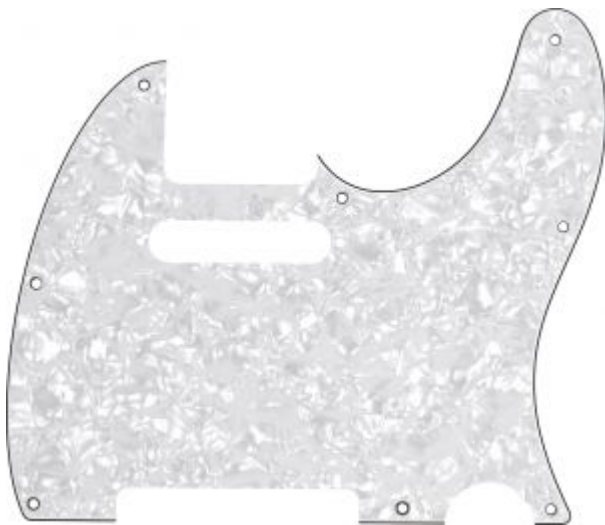

Fender Telecaster 8-Hole Pickguard, White Moto

FEATURES

- Available in a variety of color options
- Eight mounting-screw holes
- Neck-pickup mounting holes
- For a variety of modern Telecaster models