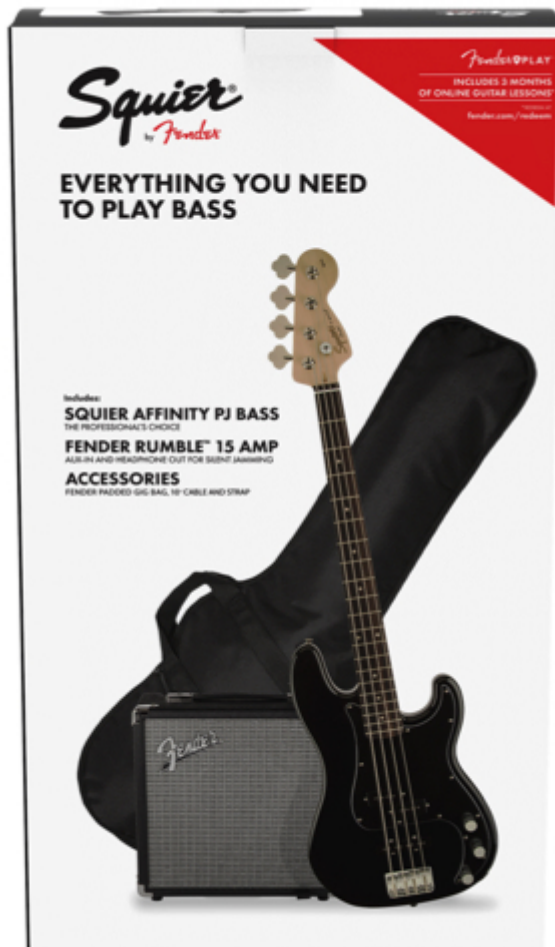

Color: Black

P Bass® split-coil middle pickup; J Bass® single-coil bridge pickup
“C”-shaped maple neck

Includes:

Rumble 15 bass amplifier

10' instrument cable

Instrument strap

Gig Bag

3-Month Fender Play™ Subscription