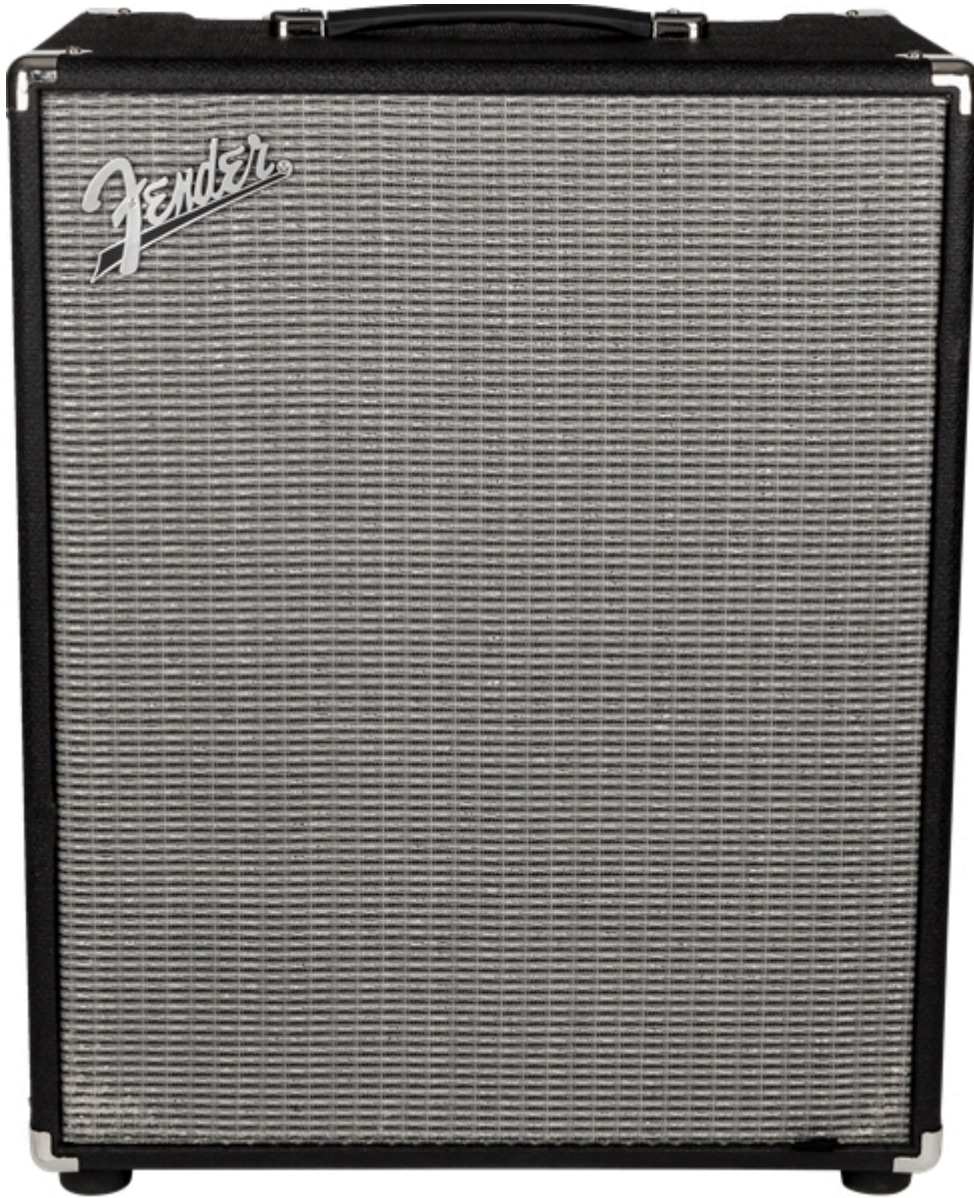

FEATURES

- 500 watts at 4 ohms, 350 watts at 8 ohms
- Dual 10" Eminence® speakers
- Compression horn with on/off switch
- Compact and lightweight (36.5 pounds) ported plywood enclosure with removable grille
- Overdrive circuit (controlled manually or with optional footswitch)
- Three-button voicing section (bright, contour, vintage)
- XLR line out with ground lift