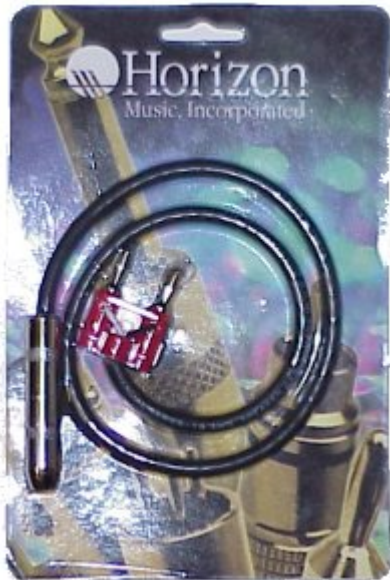

This series uses (2) 24 gauge bare copper center conductors and a serve shield for quiet operation. The outer jacket is a durable and flexible matte PVC compound.

Price: $22.00

Customer Service Is Our Top Priority!

RapcoHorizon SAB-E-2 Banana To Female Quarter Inch

Adaptor Cable, MDP Male Banana Plug to 1/4-Inch Female Phone Jack

Price: ~~$27.84~~ $27.75

Customer Service Is Our Top Priority!