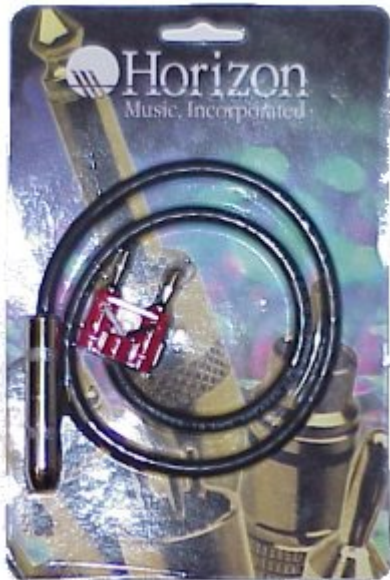

## **[RapcoHorizon RM1-6 6 Foot Black Mic Cable](#)**

6-Foot Microphone Cable (Male XLR to Female XLR), Black

This series uses (2) 24 gauge bare copper center conductors and a serve shield for quiet operation. The outer jacket is a durable and flexible matte PVC compound.

## **RapcoHorizon SAB-E-2 Banana To Female Quarter Inch**

Adaptor Cable, MDP Male Banana Plug to 1/4-Inch Female Phone Jack

**Price:** ~~\$27.84~~ \$27.75

***Customer Service Is Our Top Priority!***