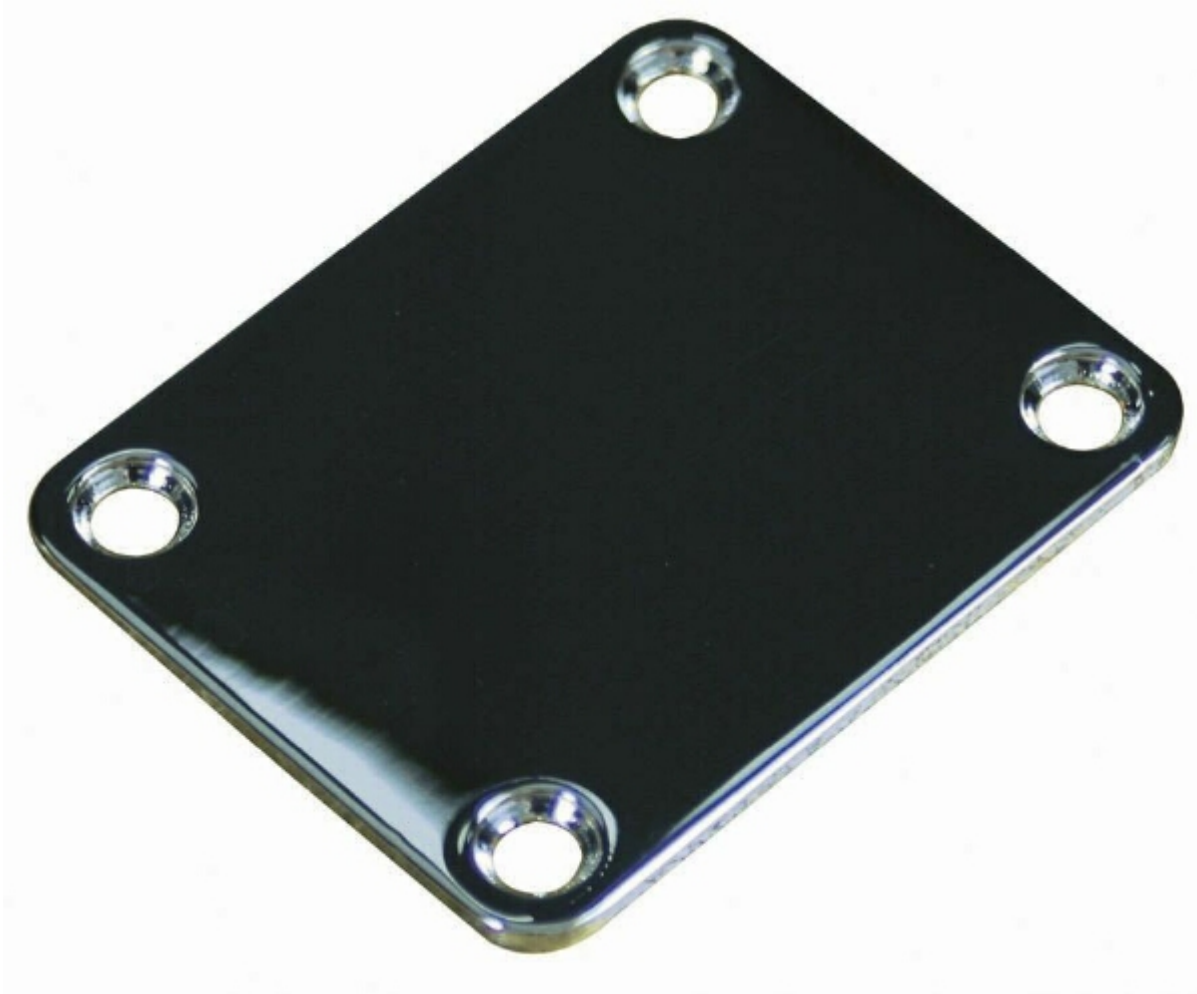

[Retro Parts RP111B Acoustic Pickguard, Black](#)

Acoustic Guitar Pickguard, Black

Clean the surface of the guitar, and then just peel the back off the pickguard and stick it on the guitar.

Price: \$6.00

Customer Service Is Our Top Priority!

[Retro Parts RP125 Neck Plate, Chrome](#)

Retro Parts RP125 Neck Plate – Chrome

Price: ~~\$8.23~~ \$8.00

Customer Service Is Our Top Priority!

**[Retro Parts RP139 Metal Jack Plate,
Chrome](#)**

Retro Parts RP139 Metal Jack Plate – Chrome

“Gibson Style”

Price: ~~\$9.26~~ \$9.25

Customer Service Is Our Top Priority!

[Retro Parts RP180W 3-Way Switch, White](#)

3-Way Switch, White

"Gibson Style"

Price: ~~\$16.47~~ \$16.25

Customer Service Is Our Top Priority!

[Retro Parts RP191N On-On Mini-Toggle Switch, Nickel](#)

"On-On" Mini-Toggle Switch, Nickel

Can be used for an "on-off " switch for a guitar.

Price: ~~\$11.32~~ \$11.25