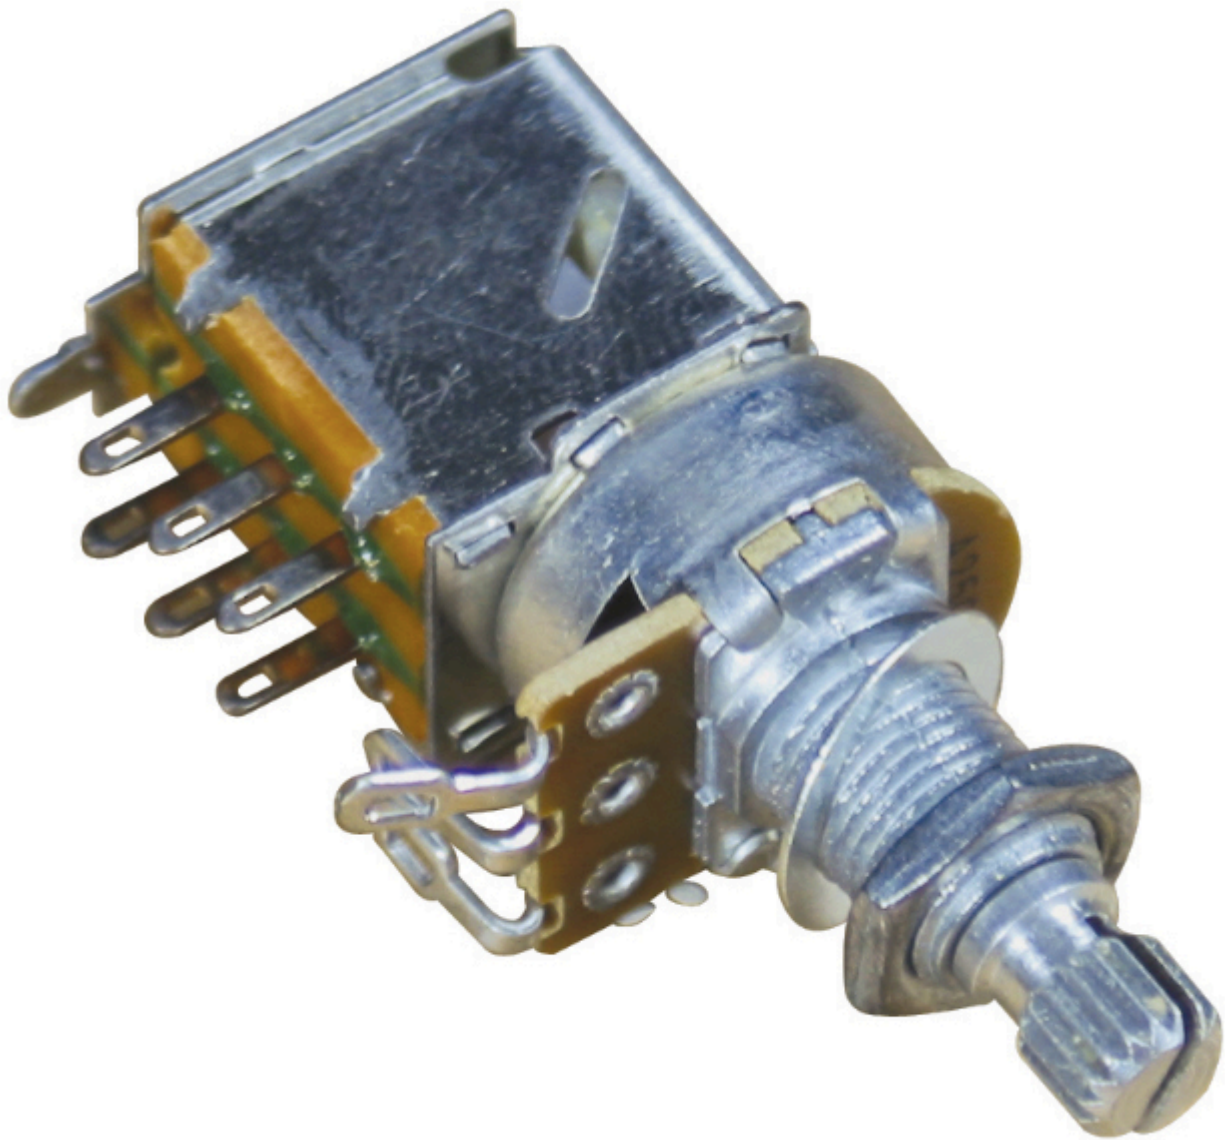

Retro Parts RP139 Metal Jack Plate – Chrome

“Gibson Style”

Price: ~~\$9.26~~ \$9.25

Customer Service Is Our Top Priority!

[Retro Parts RP180W 3-Way Switch, White](#)

3-Way Switch, White

"Gibson Style"

Price: ~~\$16.47~~ \$16.25

Customer Service Is Our Top Priority!

[Retro Parts RP191N On-On Mini-Toggle Switch, Nickel](#)

"On-On" Mini-Toggle Switch, Nickel

Can be used for an "on-off " switch for a guitar.

Price: ~~\$11.32~~ \$11.25

Customer Service Is Our Top Priority!

Retro Parts RP197B 250K 0hm Volume-Tone Potentiometer

250K-0hm Volume/Tone Potentiometer

Used for guitars with single coil pickups.

Price: \$9.99

Customer Service Is Our Top Priority!

[Retro Parts RP198A 500K 0hm Volume-Tone Potentiometer](#)

500K-0hm Volume Potentiometer

Used for guitars with humbucker pickups.

Price: ~~\$7.20~~ \$7.00

Customer Service Is Our Top Priority!

[Retro Parts RP205 Push-Pull 250K 0hm Volume-Tone Potentiometer](#)