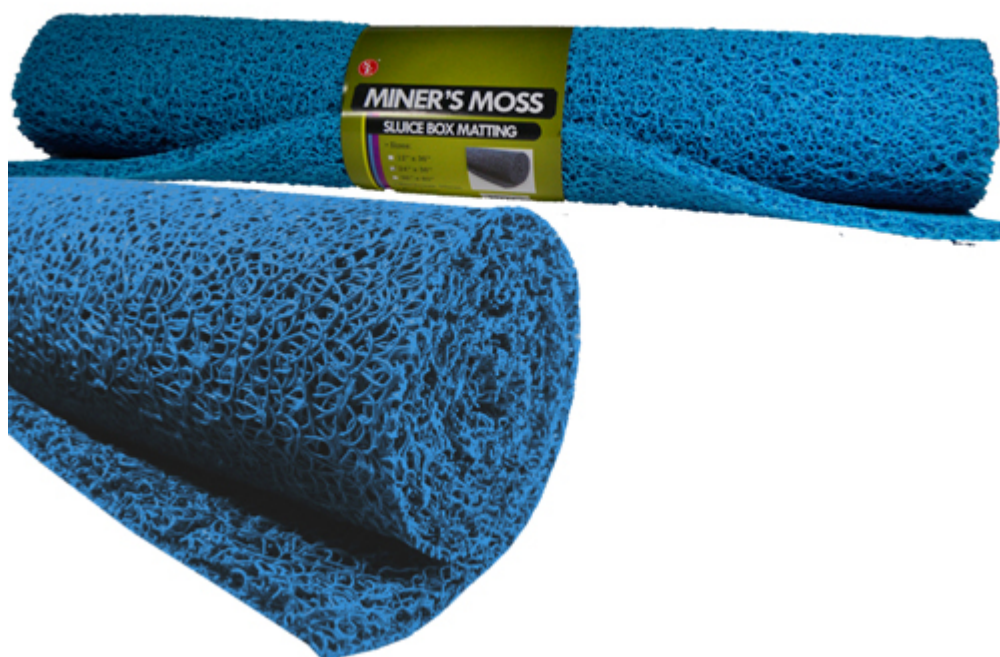

Sona Miners Moss 24 Inches X 36 Inches Blue

A great way to increase your fine gold recovery!

- 36" L X 24" W X 10mm
- 10mm Thickness
- Blue Color

Price: ~~$60.00~~ $30.00

Customer Service Is Our Top Priority!

Sona Miners Moss 36 Inches X 60 Inches Blue