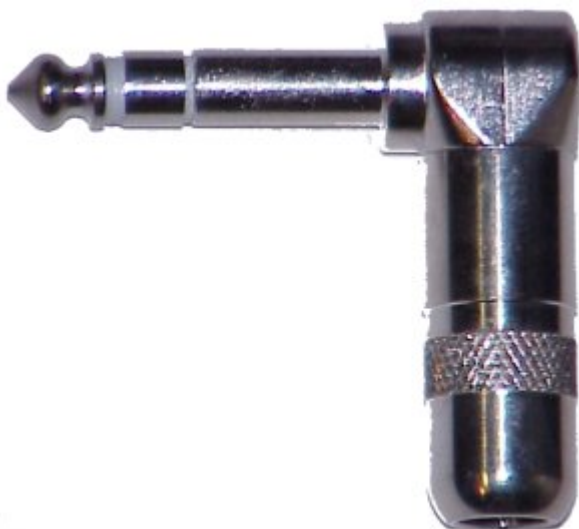

Female 1/4-Inch Long Panel Mount Jack

2 conductor 1/4 inch end pin jacks feature long threaded bushings ideal for mounting into panels and chassis up to 1.25 inches thick. The metal bushing helps eliminate hum pick-up, and is ideal for musical instrument and speaker connections. Jacks mate with standard 1/4" phone plugs and mount in a single .469 inch diameter hole.

Price: ~~\$14.14~~ \$14.00

Customer Service Is Our Top Priority!

Switchcraft 226 Right-Angle Male Mono Phone Plug

1/4" Right Angle 2 Conductor Plugs

Switchcraft's 2 conductor right-angle audio phone plugs are designed for OEMs and users of commercial phone plugs. The plugs offer large terminals for easy wiring, and only three pieces to assemble – handle, insulator and finger/housing assembly and rugged reliability for stable, long-term, trouble-free operation.

Price: ~~\$9.31~~ \$9.25

Customer Service Is Our Top Priority!

Switchcraft 236 Right-Angle Male Tip-Ring-Sleeve Stereo Phone Plug

1/4" Right Angle 3 Conductor Plugs

Switchcraft's 3 conductor right-angle audio phone plugs are designed for OEMs and users of commercial phone plugs. The plugs offer large terminals for easy wiring, and only three pieces to assemble – handle, insulator and finger/housing assembly and rugged reliability for stable, long-term, trouble-free operation.

Price: ~~\$13.93~~ \$13.75

Customer Service Is Our Top Priority!

[Switchcraft 280 1/4-Inch Male Mono Phone Plug](#)

1/4-Inch Male Mono Phone Plug

2 conductor 1/4" commercial plugs with a variety of options including metal handle, solder terminals