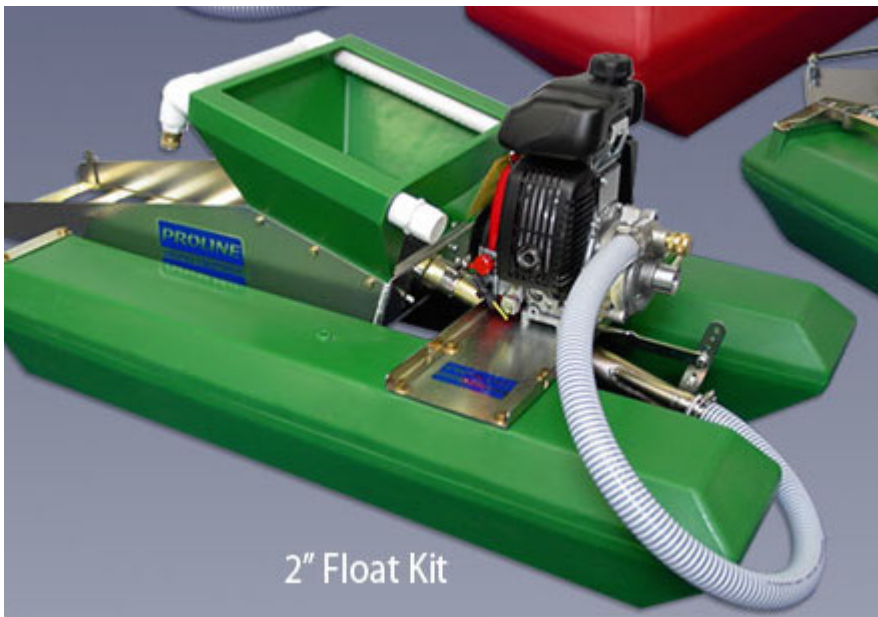

Proline 2 Inch Combo Float Kit

THIS PRODUCT IS AVAILABLE FOR LOCAL PICKUP ONLY! For Exceptions, Please Call Us.

A Proline float kits allow you to work in deeper water with the advantages of a conventional dredge. This is Proline's floatation kit that is available for the 2" dredge/highbanker combo.