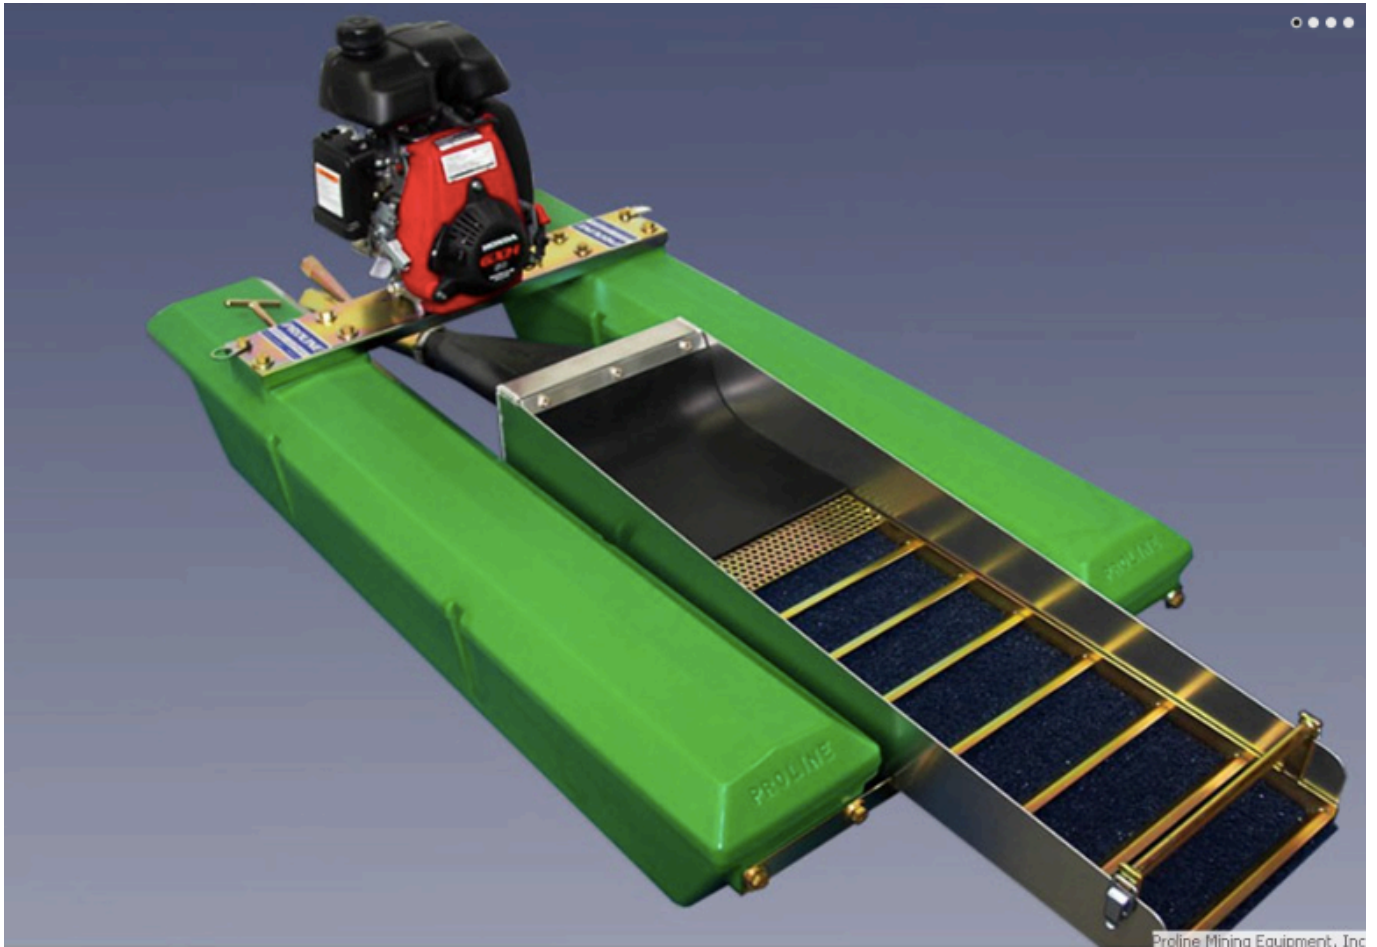

## Proline 2 Inch Dredge With GXH50 And HP100 Pump (\*Local Pickup Only)

**THIS PRODUCT IS AVAILABLE FOR LOCAL PICKUP ONLY! For Exceptions, Please Call Us.**

The Proline 2" gold dredge has seen many improvements, resulting in a smaller and more portable unit, with increased power and features normally found only on larger dredges. It is powered by our Honda GXH50/HP100 pump package, which produces well over 100 gallons per minute, with twice the pressure of our previous pumps.