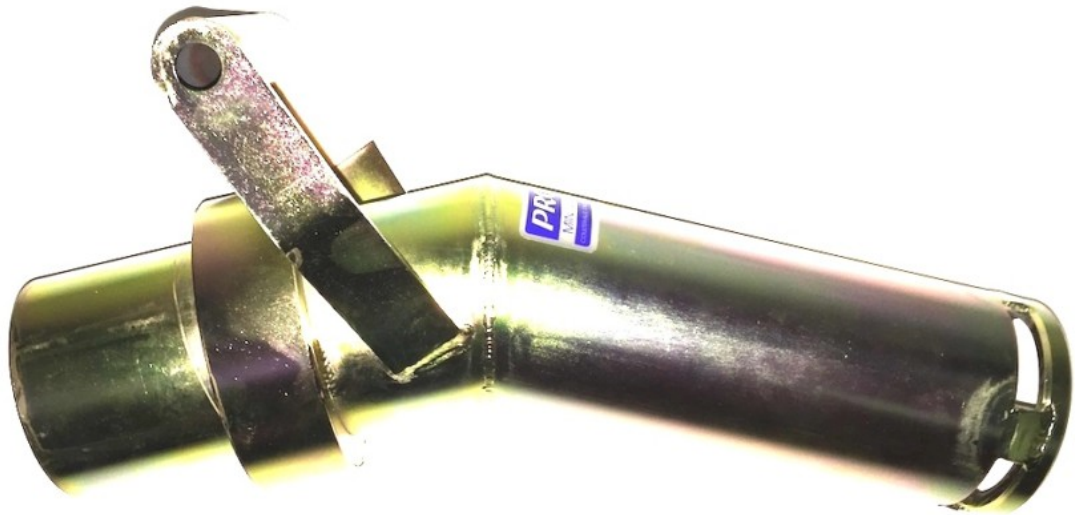

# Proline 3 Inch Swivel Tip Dredge Nozzle

Proline 3 inch swivel tips set the standard for design and construction. The tip smoothly rotates 360 degrees and is equipped with a large handle.

Stop by our retail store location for a discount!