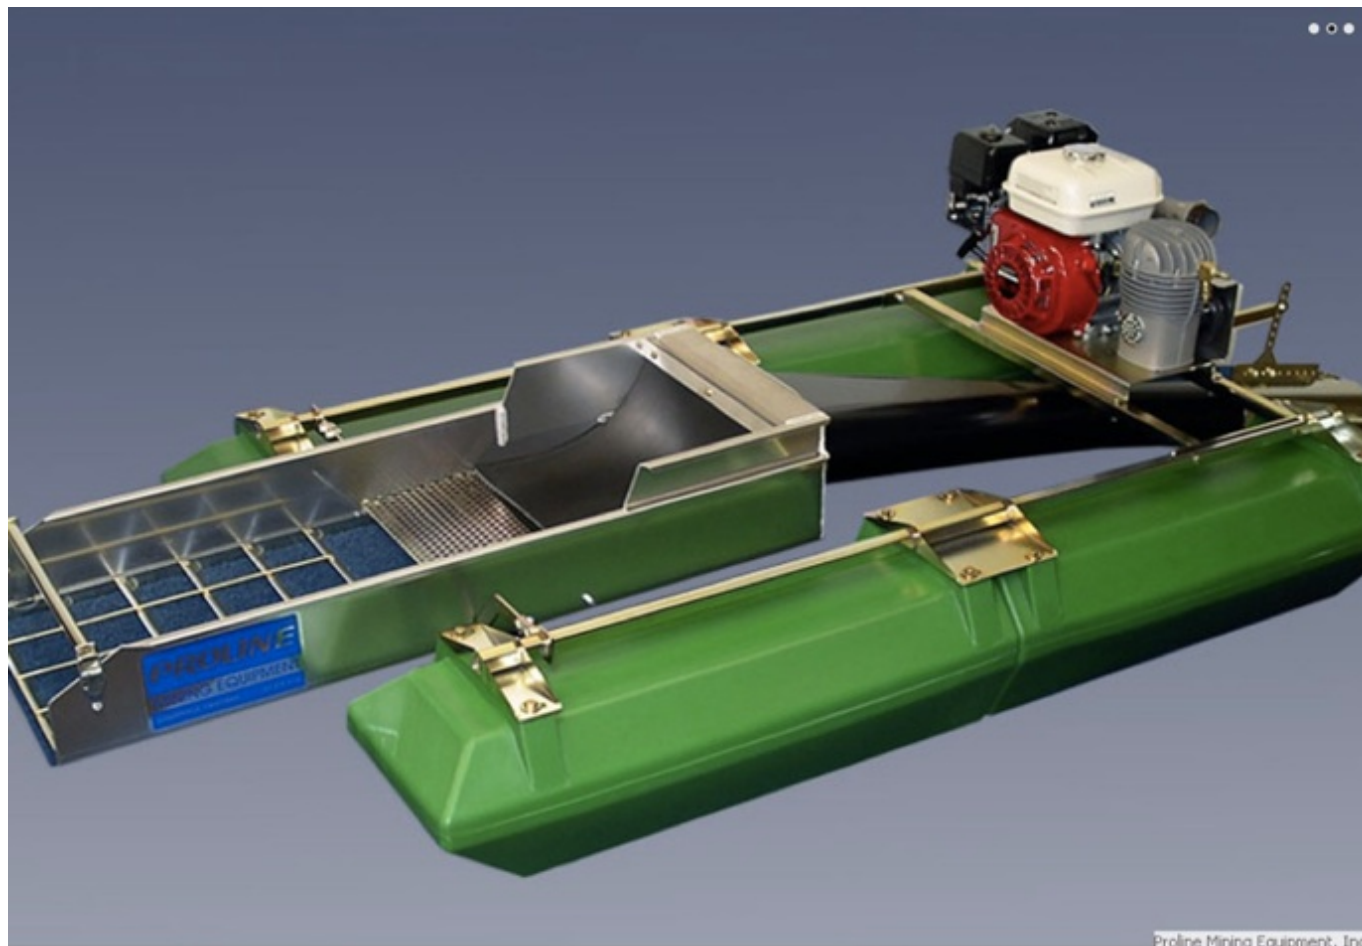

Proline 4 Inch Dredge With GX200 And HP400 Pump With T-80 (*Local Pickup Only)

THIS PRODUCT IS AVAILABLE FOR LOCAL PICKUP ONLY! For Exceptions, Please Call Us.

The light weight, portability and affordability of Proline's 4" gold dredge makes it appealing to both the weekend prospector and the serious dredger alike. Small enough to slide into a pickup, light enough to be packed into remote areas, the 4" makes an excellent one man gold dredge.