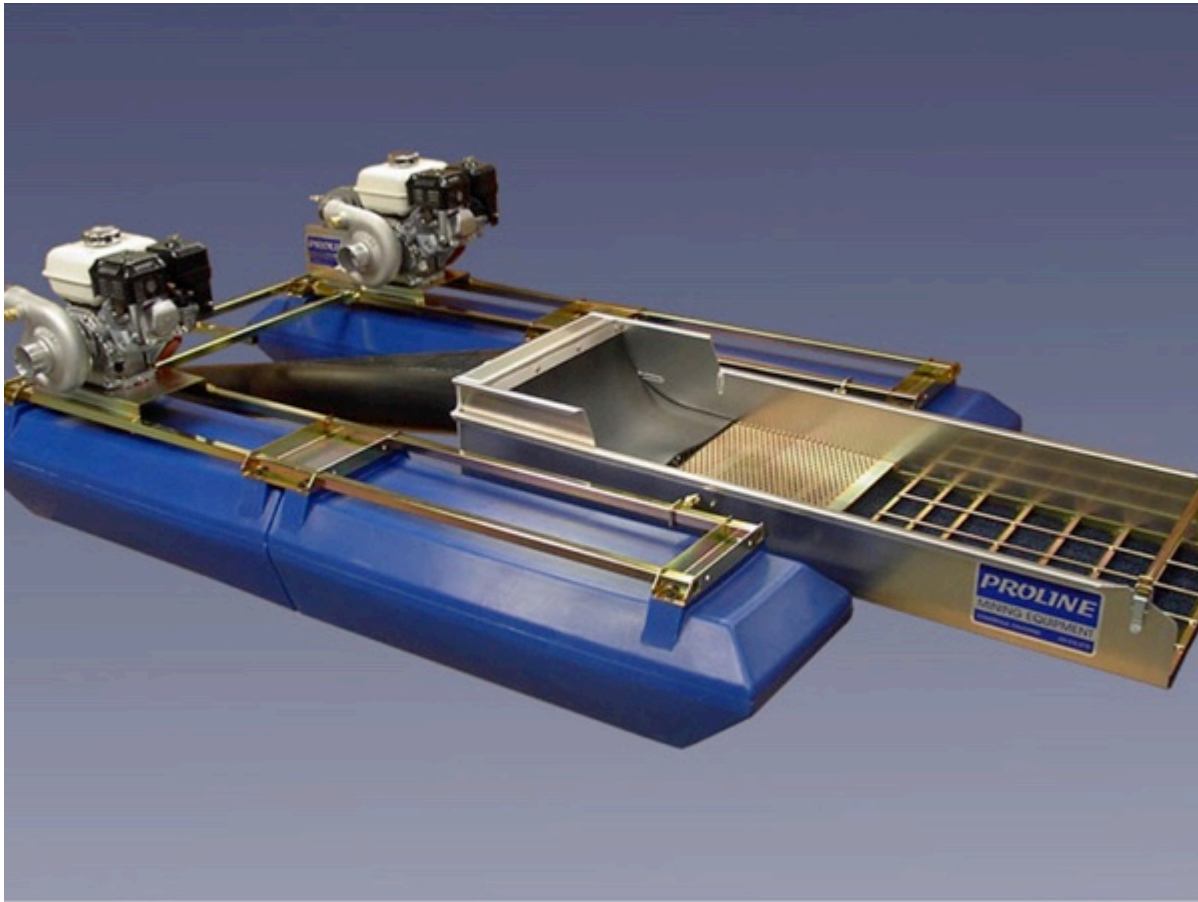

Proline 5 Inch Dredge With Twin GX200 And HP400 Pumps (*Local Pickup Only)

THIS PRODUCT IS AVAILABLE FOR LOCAL PICKUP ONLY! For Exceptions, Please Call Us.

The 5" size always has been popular with dredgers who were looking for the perfect balance of portability with higher productivity. Smaller gold dredges simply can't process as much gravel and the larger dredges require more effort to get into those more remote areas where the richer gold deposits are. This is why the 5" gold dredge size is normally the smallest dredge chosen by the serious prospectors and professional dredgers.