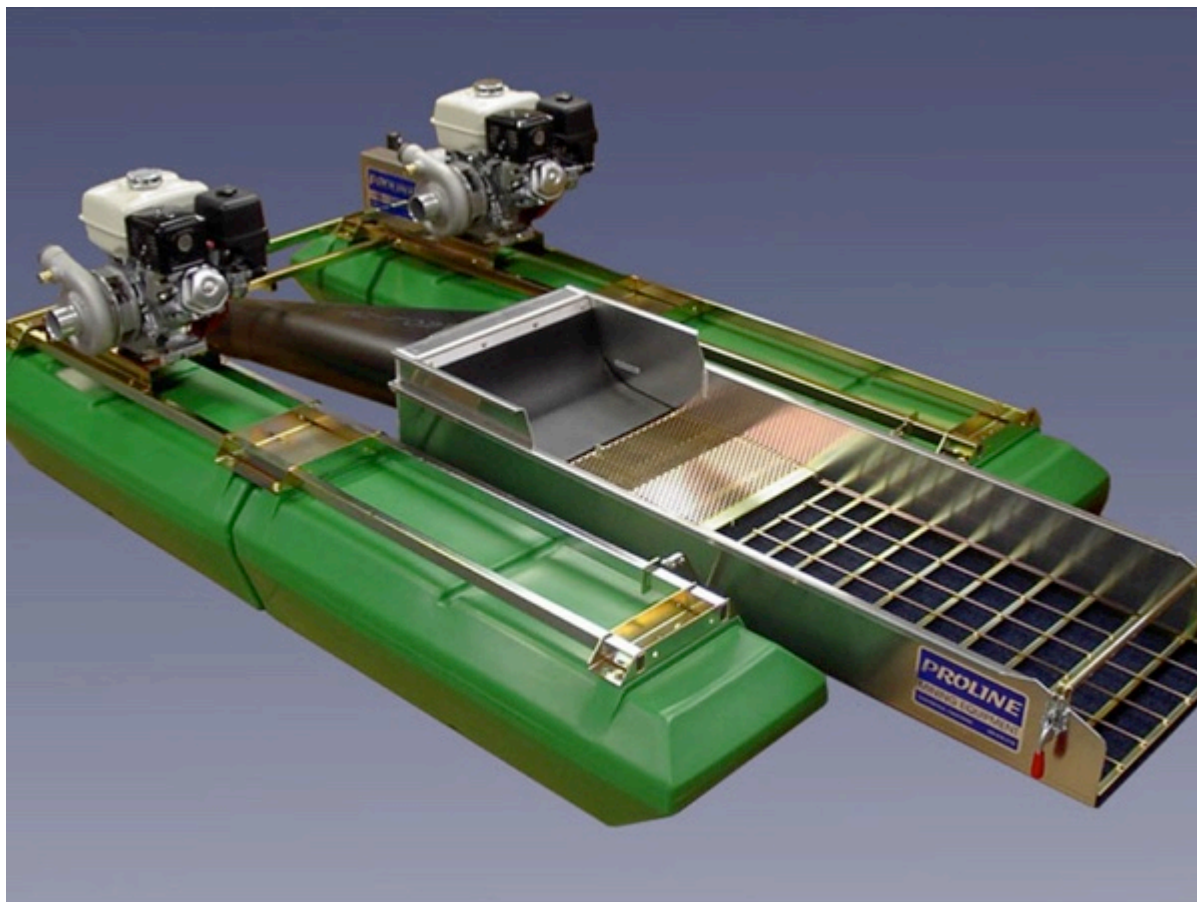

## Proline 6 Inch Dredge With Twin GX270 And HP500 Pumps (\*Local Pickup Only)

**THIS PRODUCT IS AVAILABLE FOR LOCAL PICKUP ONLY! For Exceptions, Please Call Us.**

The Proline 6" gold dredge is one of our personal favorites. It is relatively lightweight and can be transported and assembled with little more effort than that required for a 5" dredge, yet, it is capable of processing several times more material than those smaller dredges. The 6" gold dredge is ideally suited for use as an exploration and sampling unit for larger mining projects and is also capable of being the primary source of gold recovery in smaller operations. In our opinion, the 6" is the largest gold dredge that can be effectively operated by one man, however, a two-man team would allow the gold dredge to be used to its fullest potential.