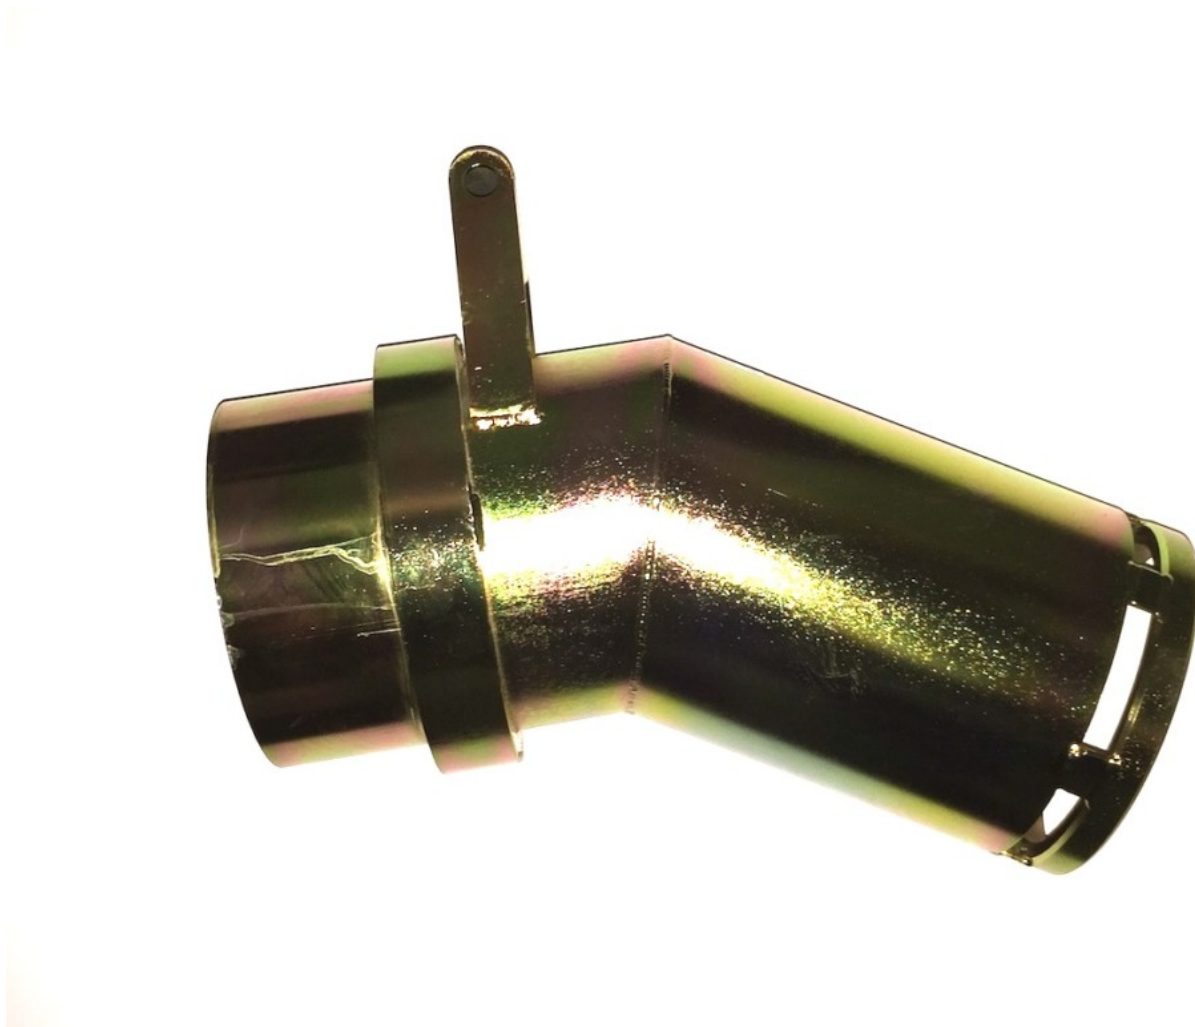

Proline 6 Inch Swivel Tip Dredge Nozzle

Proline 6 inch swivel tips set the standard for design and construction. The tip smoothly rotates 360 degrees and is equipped with a large handle.

Stop by our retail store location for a discount!