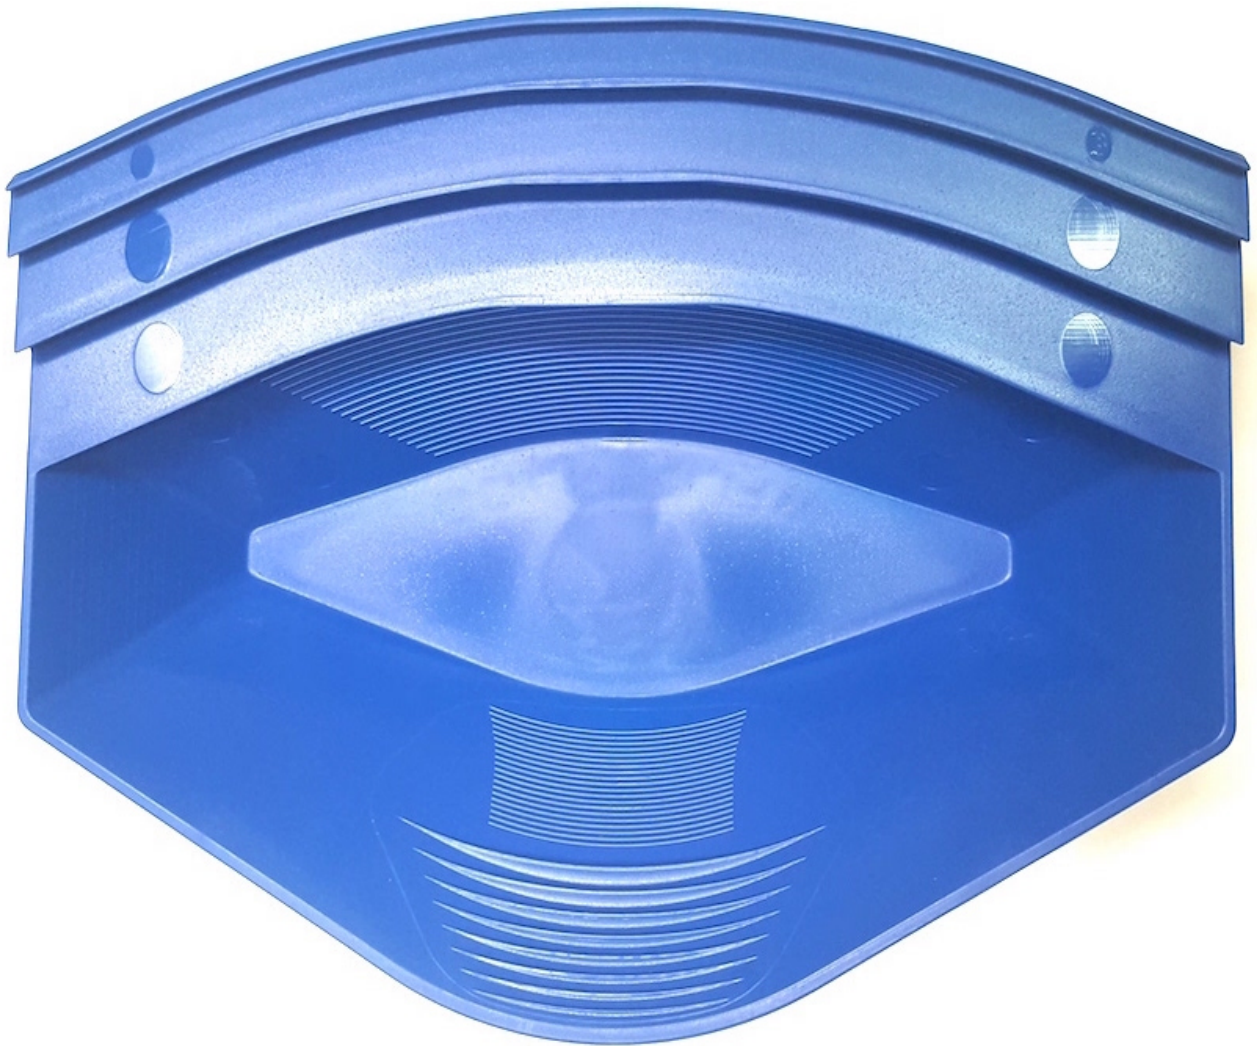

Gold Claw Original Blue Gold Pan

The Gold Claw uses a simple “shake and tilt” method to pan gold.

Gold Claw is a fast and easy way to recover gold with no experience required.

Color and size: Blue Large

Price: ~~\$49.95~~ \$39.95