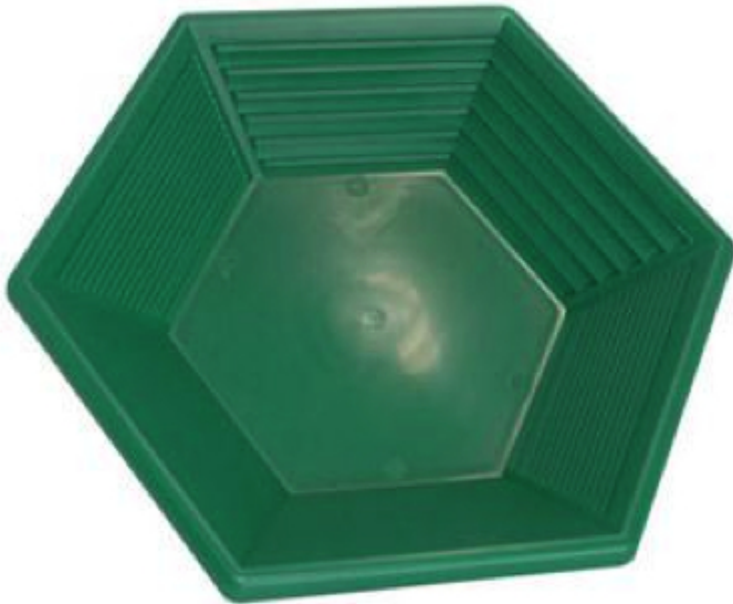

Jobe Green Hex Gold Pan

One of the most unusual but completely functional pan designs ever. The hexagonal shape allows for two sets of deep primary riffles to form an amazingly efficient gold trapping trough.