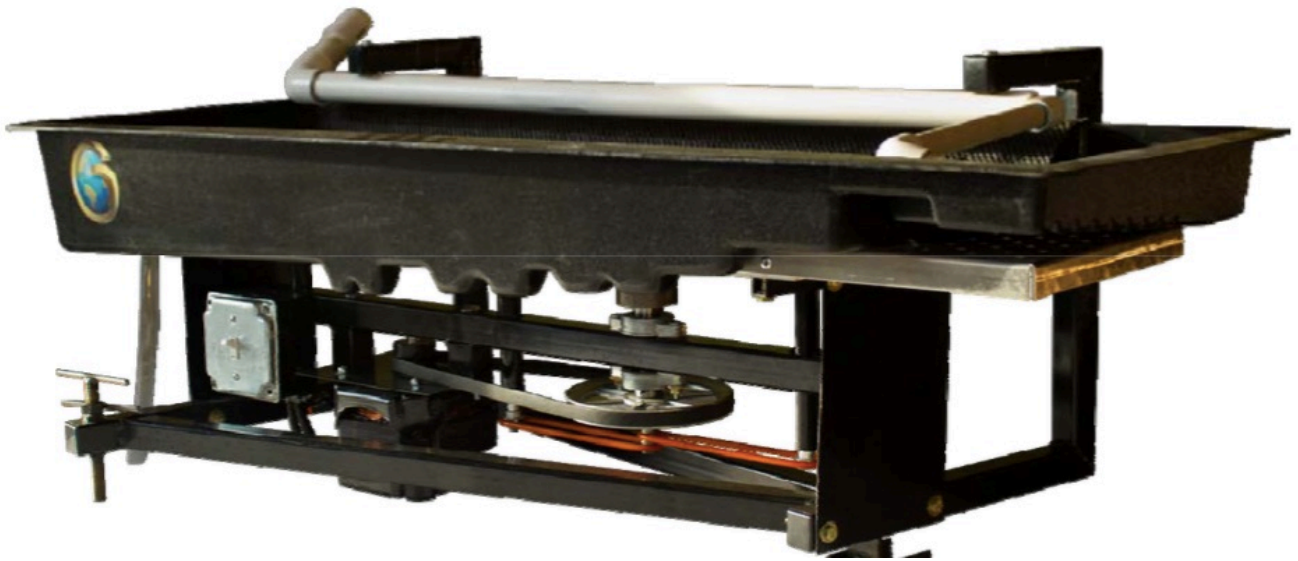

RP-4 Shaker Table (*Local Pickup Only)

THIS PRODUCT IS AVAILABLE FOR LOCAL PICKUP ONLY! For Exceptions, Please Call Us.

The RP-4 is the most widely used and most successful gravity shaker concentrating table worldwide, used by small and large mining operations and the hobbyist.