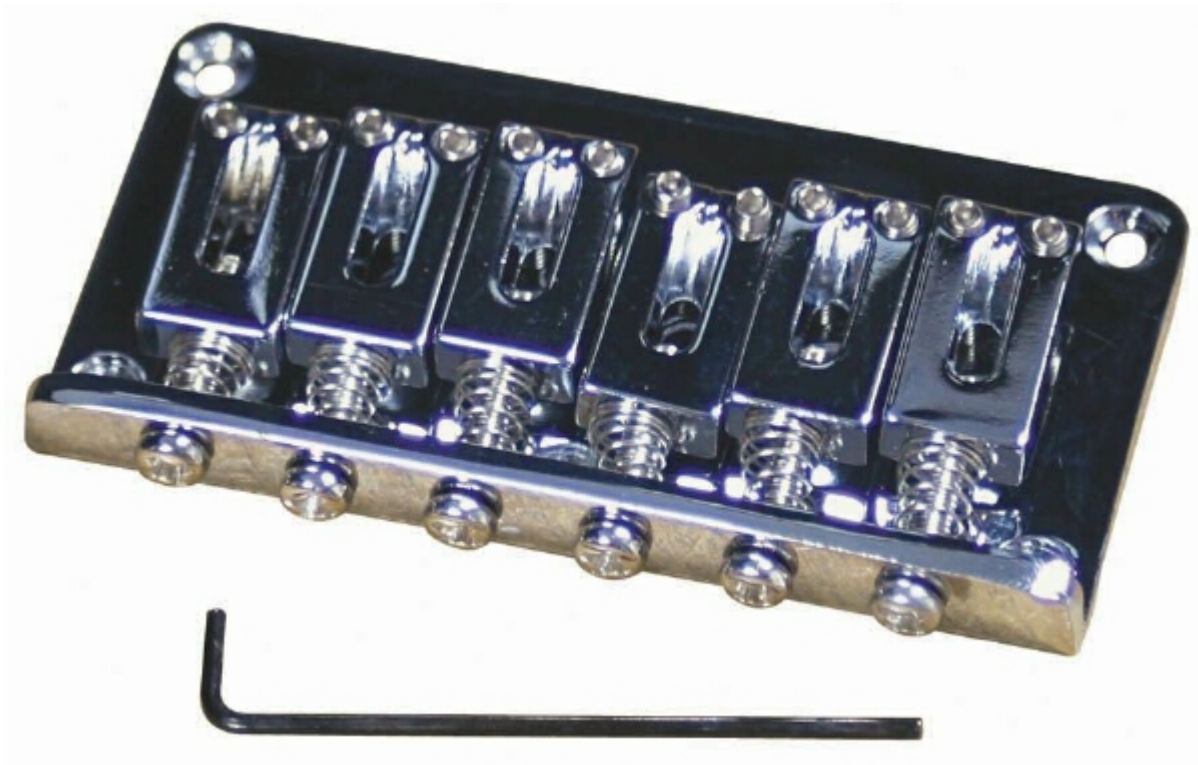

## Retro Parts RP250C Electric Guitar Bridge

Retro Parts RP250C Electric Guitar Bridge

Great for when you need a complete assembly or just some parts!

Price: ~~\$42.22~~ \$42.00

***Customer Service Is Our Top Priority!***