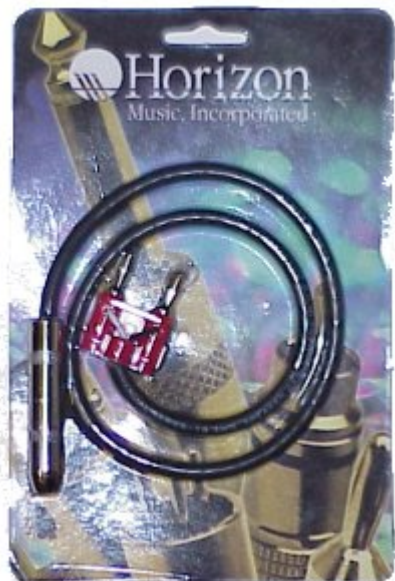

## RapcoHorizon SAB-E-2 Banana To Female Quarter Inch

Adaptor Cable, MDP Male Banana Plug to 1/4-Inch Female Phone Jack

Price: ~~\$27.84~~ \$27.75

***Customer Service Is Our Top Priority!***