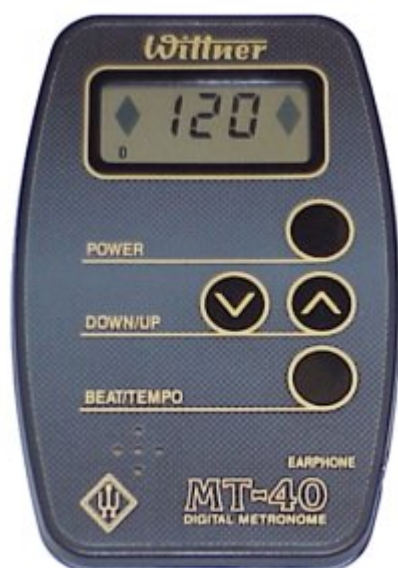

Wittner MT40 Metronome

`Credit Card' Metronome

Black, battery included

- Convenient take-along credit card size
- Visual LCD
- Simple 4-button operation
- Tempo Range: 30 to 250 Beats/Minute
- 7 variable audible beats
- With Reference Sound A = 440 Hz
- Earphone Jack (earphone not included)