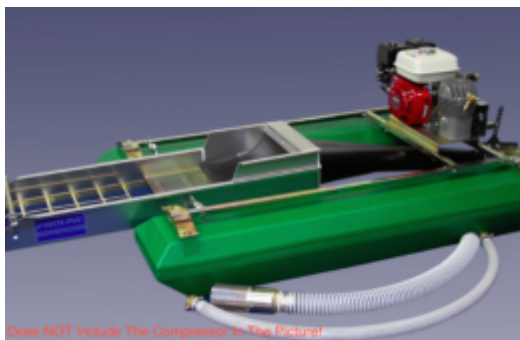

\$6,135.00 [Add to cart](#)

[Proline 3 Inch Highbanker-Dredge With GX160 And HP300 Pump \(*Local Pickup Only\)](#)

\$4,095.00 [Add to cart](#)

[Minelab GOLD MONSTER 1000 Metal Detector](#)

\$999.00 [Read more](#)