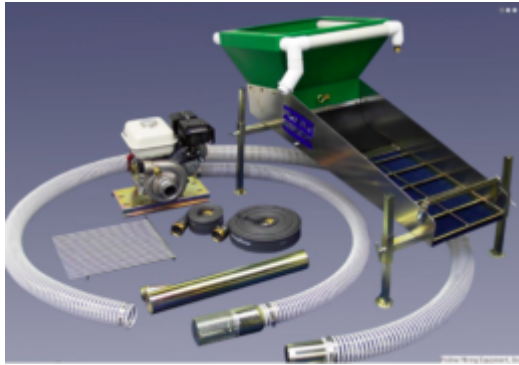

• [Proline 3 Inch Highbanker-Dredge With GX160 And HP300 Pump (*Local Pickup Only)](#)

$4,095.00 [Add to cart](#)