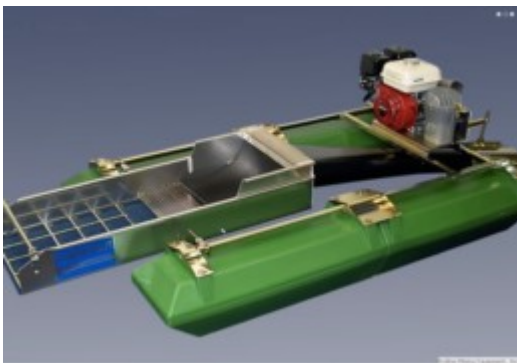

Miner Gift Ideas

•

[Proline 4 Inch Dredge With GX200 And HP400 Pump With T-80 (*Local Pickup Only)](#)

$6,135.00 [Add to cart](#)