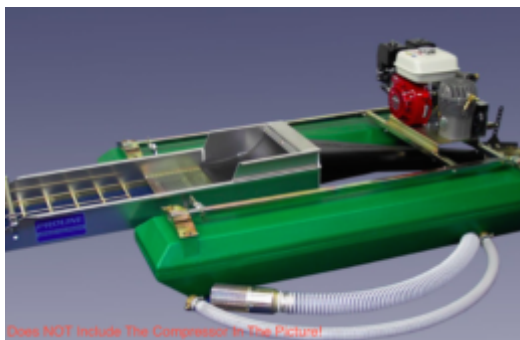

\$6,135.00 [Add to cart](#)

**[Proline 3 Inch Highbanker-Dredge With GX160 And HP300 Pump \(\\*Local Pickup Only\)](#)**

\$4,095.00 [Add to cart](#)

**[Minelab GOLD MONSTER 1000 Metal Detector](#)**

\$999.00 [Read more](#)