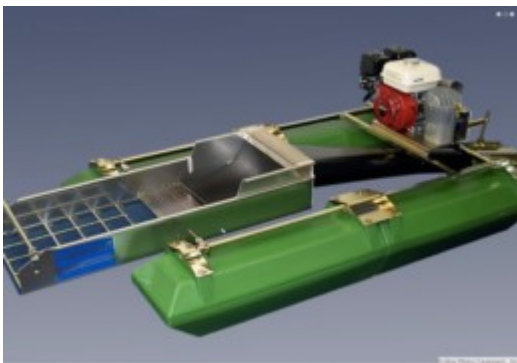

## [Keene 1/2 Inch Mesh Classifier Screen](#)

\$35.00 [Add to cart](#)

•

**[Sona Snuffer Bottle 4 Fluid Ounces](#)**

\$7.00 [Add to cart](#)

**Miner Gift Ideas**

•

**[Proline 4 Inch Dredge With GX200 And HP400 Pump With T-80 \(\\*Local Pickup Only\)](#)**