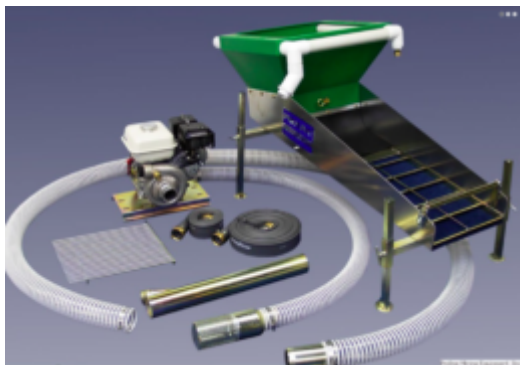

[Proline 3 Inch Highbanker-Dredge With GX160 And HP300 Pump (*Local Pickup Only)](#)

$4,095.00 [Add to cart](#)