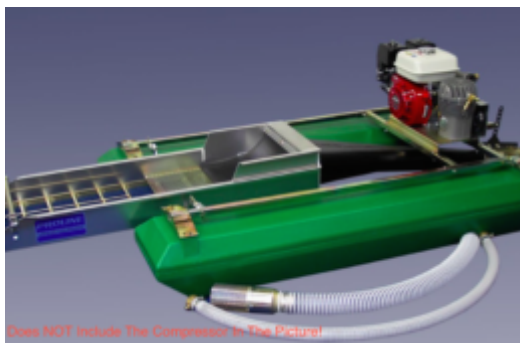

[Proline 3 Inch Dredge With GX160 And HP300 Pump (*Local Pickup Only)](#)

$4,265.00 [Add to cart](#)