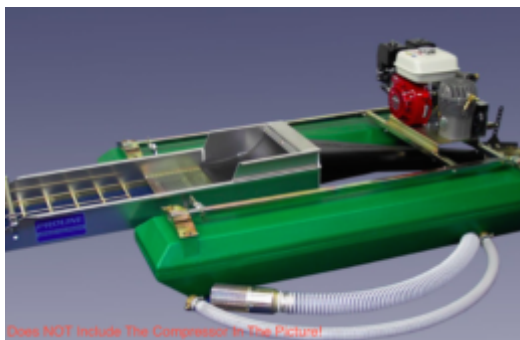

[Proline 3 Inch Dredge With GX160 And HP300 Pump (*Local Pickup Only)](#)

$4,265.00 [Add to cart](#)