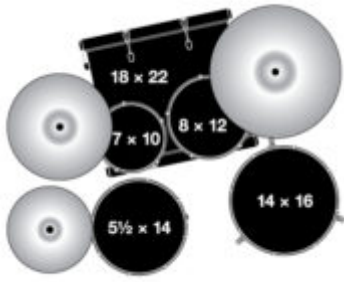

Customer Service Is Our Top Priority!