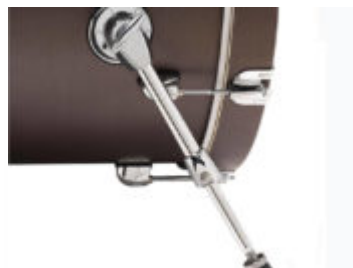

drummer started, including a bass drum pedal, high-hat stand, snare stand with both a boom and straight cymbal stand. Energy kits also include a set of Zildjian Planet Z cymbals: (13-inch hi-hats, 16-inch crash and 20-inch ride) and a pair of drum sticks. Start your journey into drumming headed down the right path with Gretsch Energy.

Hardware:

Straight & Boom Cymbal Stands

Hi-Hat and Snare Stand

Bass Drum Pedal

UPC: 647139425450

Price: $999.00

SKU: 7187

Categories: [Drum Kits](#)

Product Short Description :

Brushed Grey Drum Set With Hardware And Zildjian Cymbals

Gretsch's ready-to-play Energy drum set now has more signature Gretsch features, more Gretsch sound and more Gretsch performance. Energy's shells are 7-ply poplar with 30-degree bearing edges and are equipped with 1.6mm triple flanged hoops and Remo® drum heads.

18×22 Bass Drum, 7×10, 8×12 Rack Toms, 14×16 Floor Tom, 5.5×14 Snare Drum

(Note: We have this in the limited edition color of Mocha Brown as well, in our retail store. Please call us at 800-478-1994 for more information)

Product Gallery: