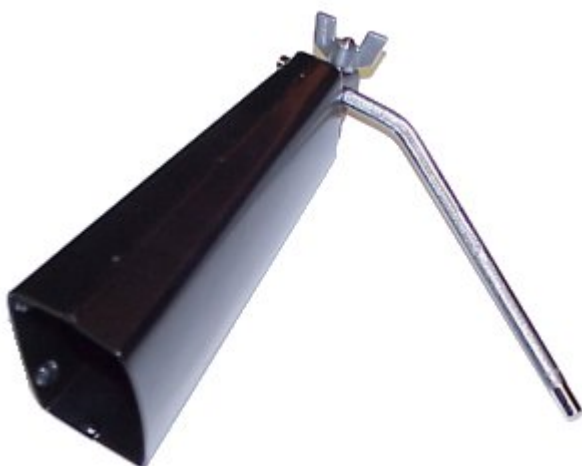

## Rhythm Tech RT3008 8 inch Cowbell

Studio Series Cowbell Featuring the Rock Lock mounting system with its unique eyebolt and wing nut design; these bells won't slip when you play! Studio Series Cowbells are made from a single piece of steel and are fusion welded to withstand the demands of the serious player.

NOTE: Does not come with the steel rod in the picture.