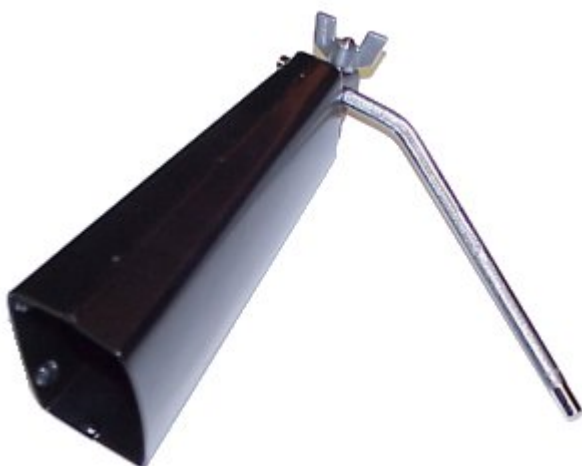

Rhythm Tech RT3008 8 inch Cowbell

Studio Series Cowbell Featuring the Rock Lock mounting system with its unique eyebolt and wing nut design; these bells won't slip when you play! Studio Series Cowbells are made from a single piece of steel and are fusion welded to withstand the demands of the serious player.

NOTE: Does not come with the steel rod in the picture.