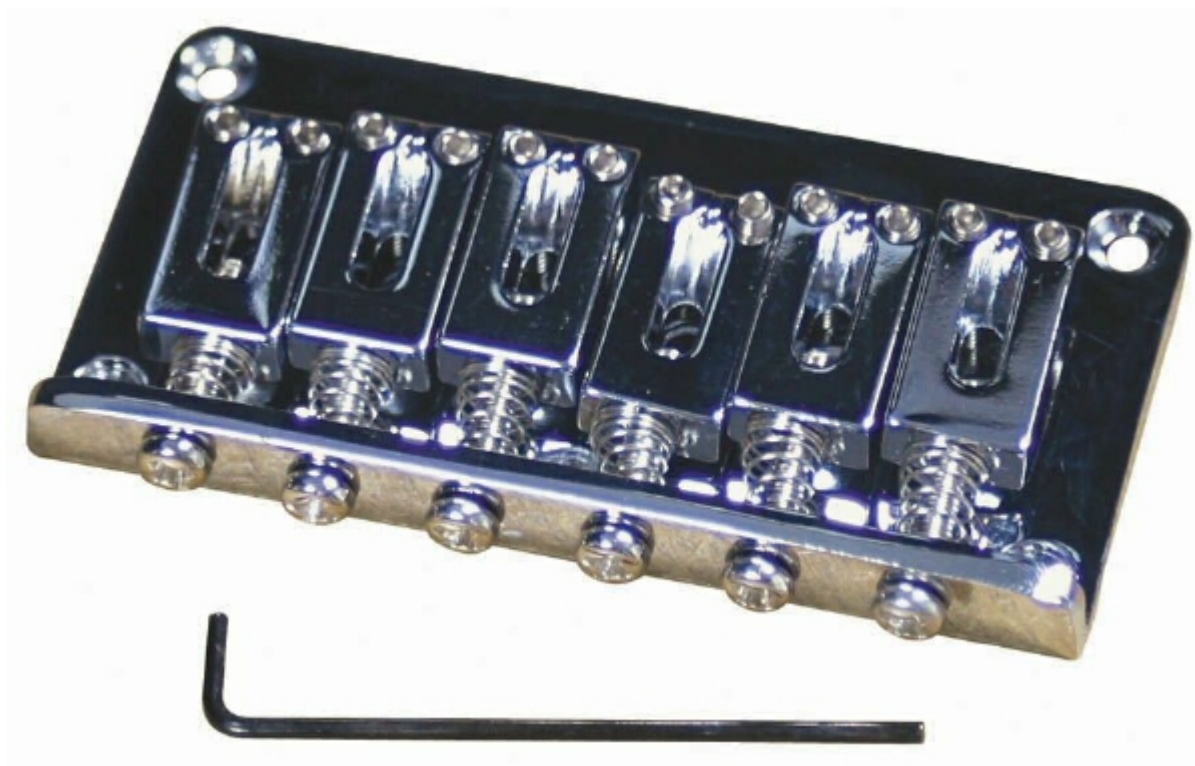

Retro Parts RP250C Electric Guitar Bridge

Retro Parts RP250C Electric Guitar Bridge

UPC 00736021434035