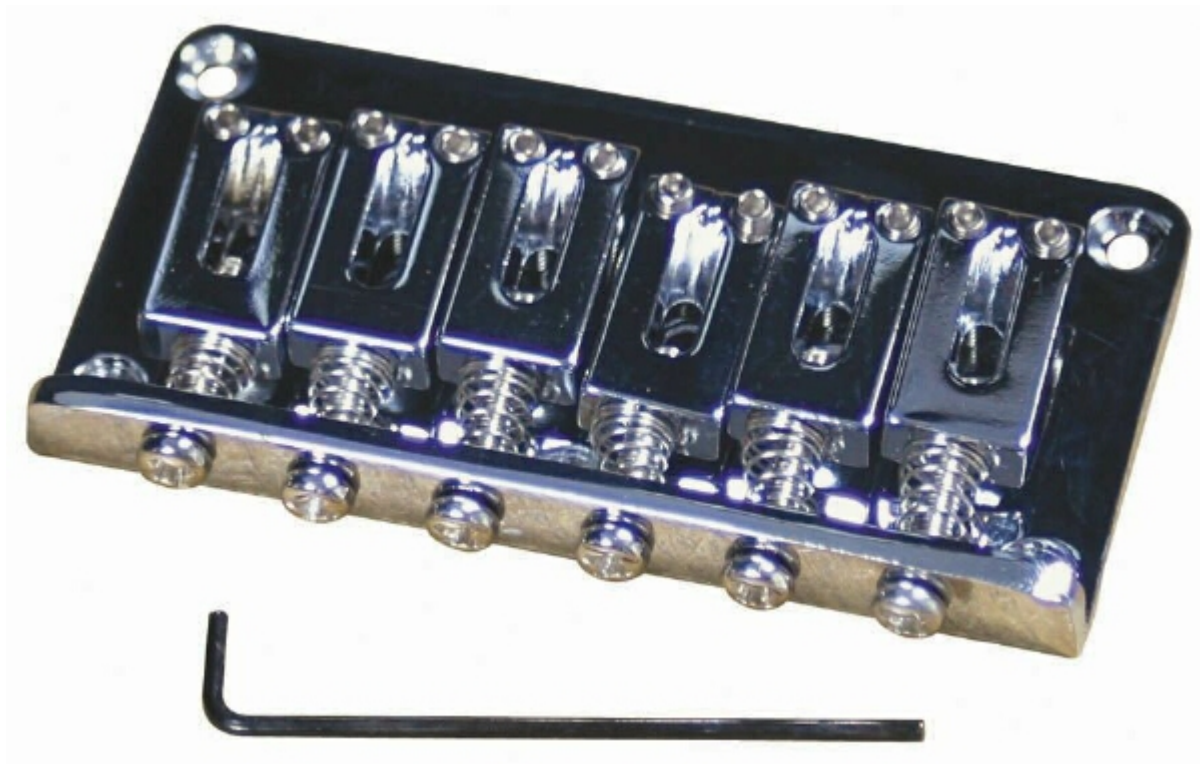

Retro Parts RP250C Electric Guitar Bridge

Retro Parts RP250C Electric Guitar Bridge

UPC 00736021434035