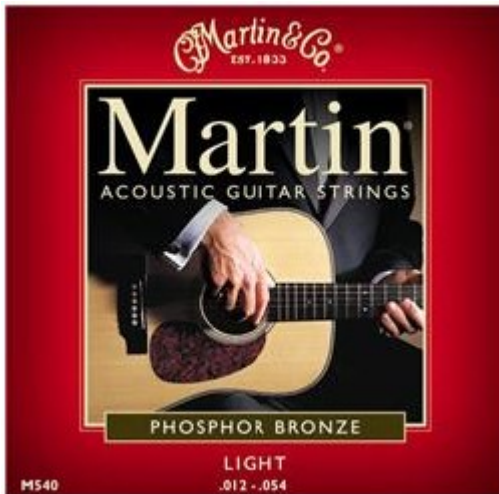

Martin M540 Phosphor Bronze Light Acoustic Guitar Strings

Martin M540 Acoustic Guitar Strings Phosphor Bronze Light Gauge .012-.054

DESCRIPTION

Martin Traditional strings are our flagship line that stands the test of time. Tried and true, they are designed to deliver consistent quality and tone with every set. Great for daily play and appropriate for all skill levels, our traditional strings are available in 80/20 Bronze, 92/8 Phosphor Bronze and Silk & Steel Folk.

- Set: M540
- Gauge: Light 12-16-25-32-42-54
- Tension: 164.8
- Package: 6 strings

UPC 729789105408