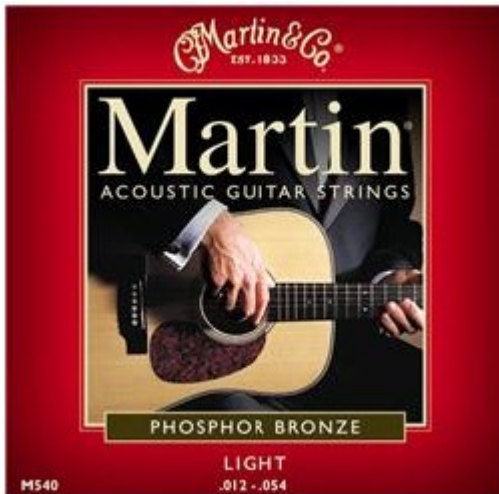

# Martin M540 Phosphor Bronze Light Acoustic Guitar Strings

Martin M540 Acoustic Guitar Strings Phosphor Bronze Light Gauge .012-.054

## DESCRIPTION

Martin Traditional strings are our flagship line that stands the test of time. Tried and true, they are designed to deliver consistent quality and tone with every set. Great for daily play and appropriate for all skill levels, our traditional strings are available in 80/20 Bronze, 92/8 Phosphor Bronze and Silk & Steel Folk.

- Set: M540
- Gauge: Light 12-16-25-32-42-54
- Tension: 164.8
- Package: 6 strings

UPC 729789105408