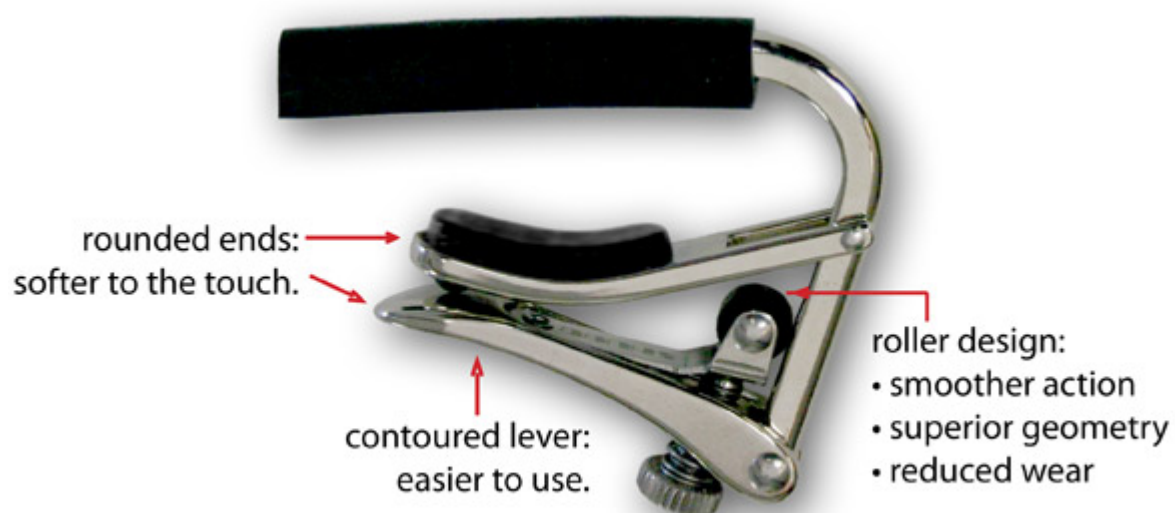

Shubb C1 Steel String Capo

Shubb Steel String Capo, For 6-String Guitar

When we say that the roller provides superior geometry, we really mean it.

Model: C1

UPC 00700682000014