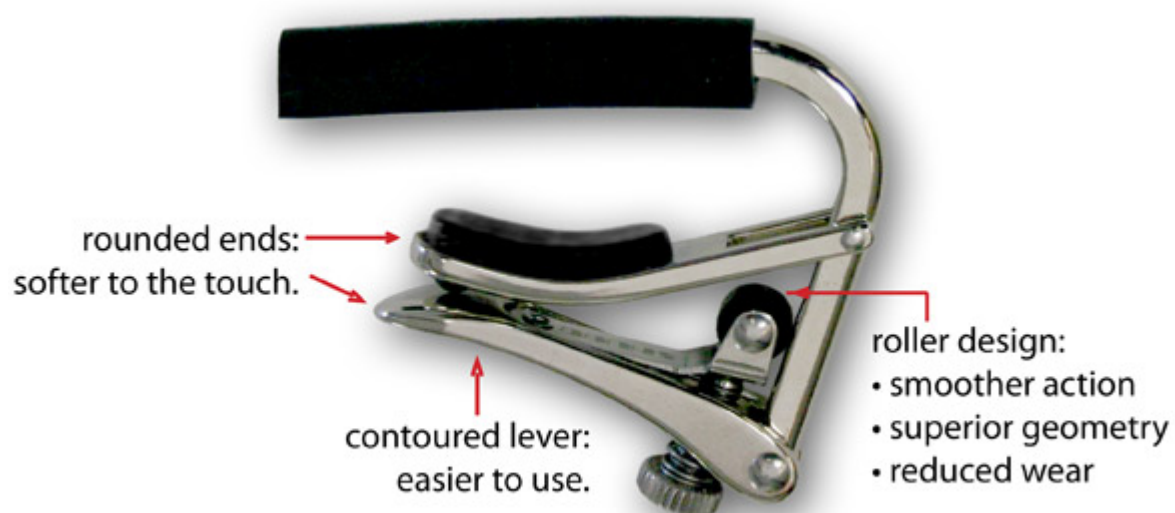

# Shubb C1 Steel String Capo

Shubb Steel String Capo, For 6-String Guitar

When we say that the roller provides superior geometry, we really mean it.

Model: C1

UPC 00700682000014