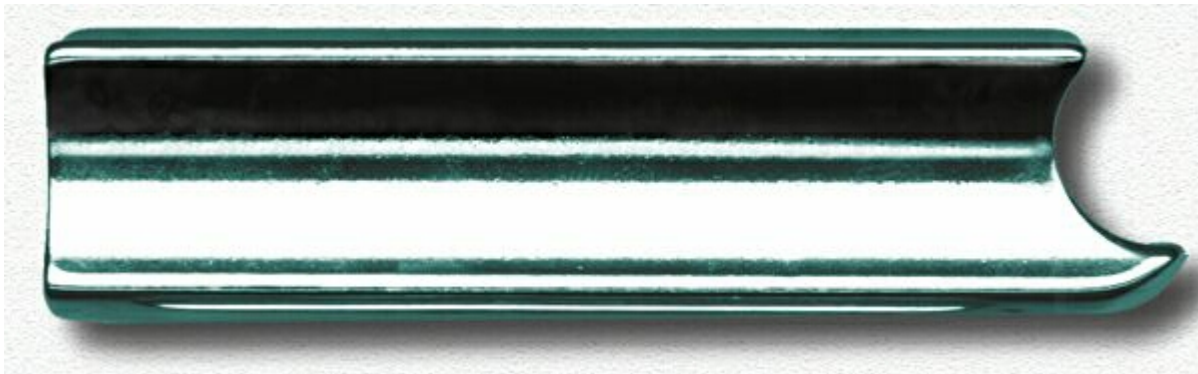

Please Click The Product Title Link To See The Product Page, If You Would Like To Purchase.

[Shubb-Pearse SP-1 Steel Slide](#)

Shubb-Pearse SP-1 Steel Slide

The original Shubb-Pearse Steel designed by John Pearse is favored by many 8-string lap steel and Hawaiian guitarists for its extra length (3 3/8") and cutaway bullet tip.

UPC 00700682100134

Price: \$34.75

SKU: 4739

Categories: [Guitar Accessories](#), [Slides](#)

Tags: [Guitar Supplies](#)

Product Short Description :

Shubb-Pearse SP-1 Steel Slide

Our guitar steels are designed by musicians with the special demands of today's playing styles in mind. They offer unique design features not found

on any other bars, including cutaway ends for improved control, and a semi-bullet tip which facilitates movement across the strings.

Customer Service Is Our Top Priority!