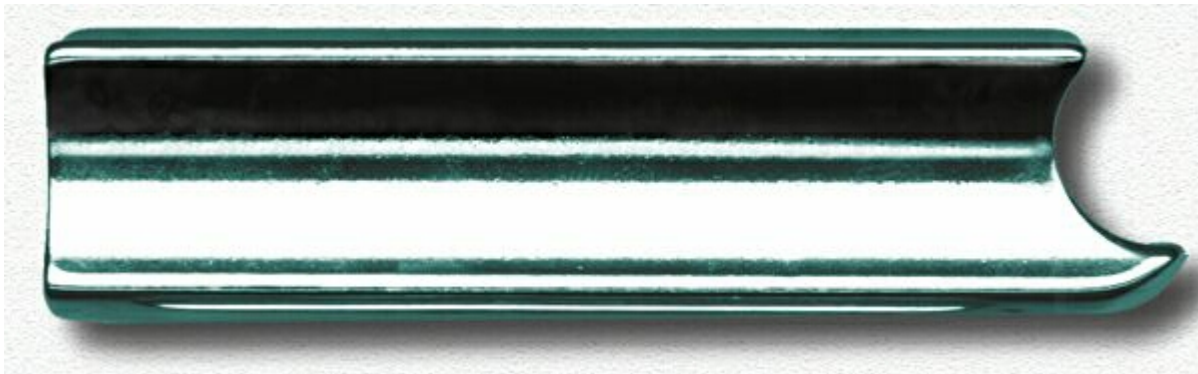

## [Shubb-Pearse SP-1 Steel Slide](#)

Shubb-Pearse SP-1 Steel Slide

The original Shubb-Pearse Steel designed by John Pearse is favored by many 8-string lap steel and Hawaiian guitarists for its extra length (3 3/8") and cutaway bullet tip.

UPC 00700682100134

**Price:** \$34.75

**SKU:** 4739

**Categories:** [Guitar Accessories](#), [Slides](#)

**Tags:** [Guitar Supplies](#)

**Product Short Description :**

Shubb-Pearse SP-1 Steel Slide

Our guitar steels are designed by musicians with the special demands of today's playing styles in mind. They offer unique design features not found

on any other bars, including cutaway ends for improved control, and a semi-bullet tip which facilitates movement across the strings.

***Customer Service Is Our Top Priority!***