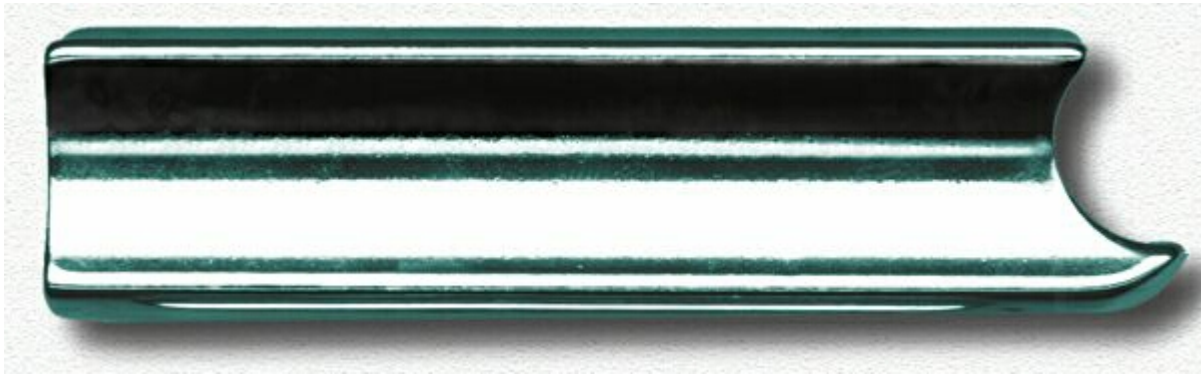

## Shubb-Pearse SP-1 Steel Slide

Shubb-Pearse SP-1 Steel Slide

The original Shubb-Pearse Steel designed by John Pearse is favored by many 8-string lap steel and Hawaiian guitarists for its extra length (3 3/8") and cutaway bullet tip.