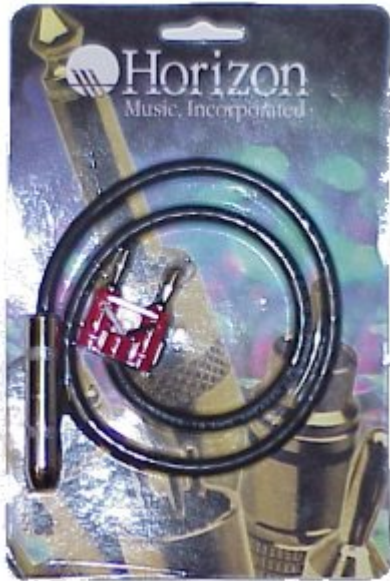

## RapcoHorizon SAB-E-2 Banana To Female Quarter Inch

RapcoHorizon SAB-E-2 2-Foot Adaptor Cable, MDP Male Banana Plug to 1/4-Inch Female Phone Jack