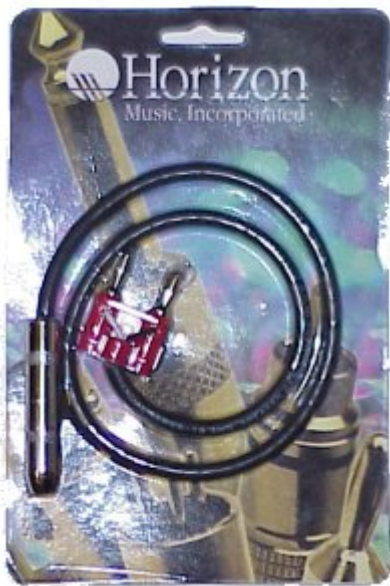

Please Click The Product Title Link To See The Product Page, If You Would Like To Purchase.

[RapcoHorizon SAB-E-2 Banana To Female Quarter Inch](#)

RapcoHorizon SAB-E-2 2-Foot Adaptor Cable, MDP Male Banana Plug to 1/4-Inch Female Phone Jack

Price: ~~\$27.84~~ \$27.75

SKU: 0971

Categories: [Cable Parts & Adaptors](#)

Product Short Description :

Adaptor Cable, MDP Male Banana Plug to 1/4-Inch Female Phone Jack

Customer Service Is Our Top Priority!