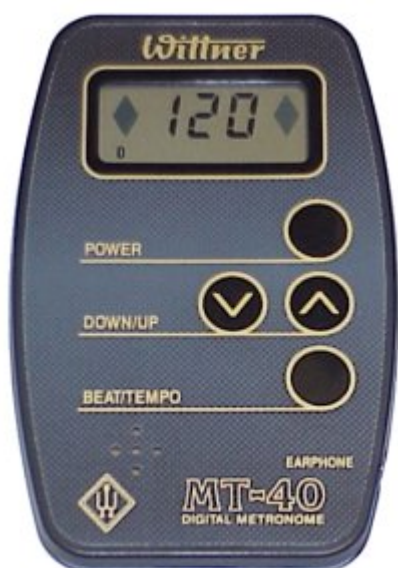

Wittner MT40 Metronome

Wittner `Credit Card' Metronome, MT40

UPC 00736021464728