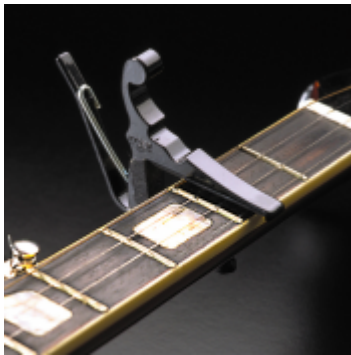

Price: $29.75

SKU: 5442

Categories: [Banjos](#), [Guitar Accessories](#), [Mandolins](#)

Tags: [Guitar Supplies](#)

Product Short Description :

Whether it's for bluegrass, folk, Americana, country, or rock, the banjo is once again gaining popularity. Now there's a Kyser® Quick-Change® that's specifically made for the necks of smaller instruments like the banjo.

Product Gallery:

Customer Service Is Our Top Priority!